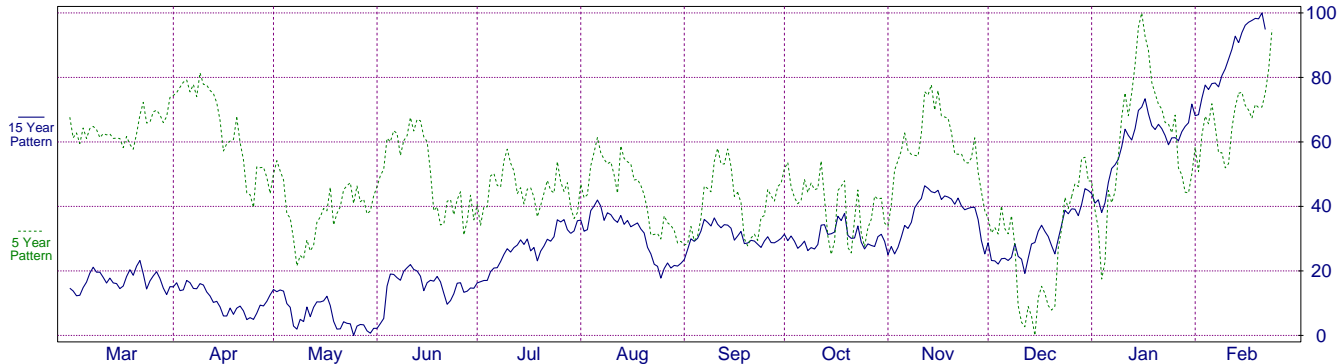

February Live Cattle(CME) Seasonal Patterns(87-01)

February Live Cattle(CME) Bull/Bear Patterns(66-01)

April Live Cattle(CME) Seasonal Patterns(86-00)

April Live Cattle(CME) Bull/Bear Patterns(68-00)