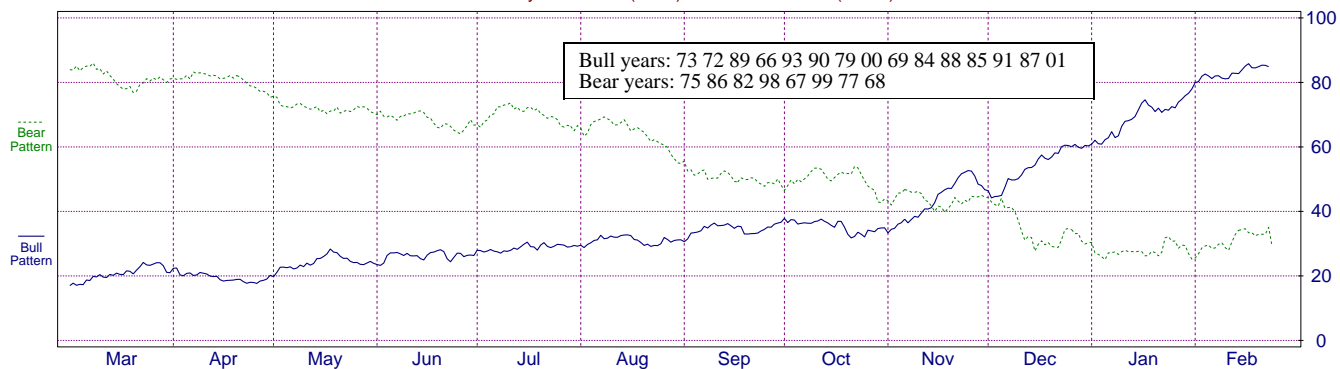

February Live Cattle(CME) Seasonal Patterns(87-01)

February Live Cattle(CME) Bull/Bear Patterns(66-01)

April Live Cattle(CME) Seasonal Patterns(86-00)

April Live Cattle(CME) Bull/Bear Patterns(68-00)