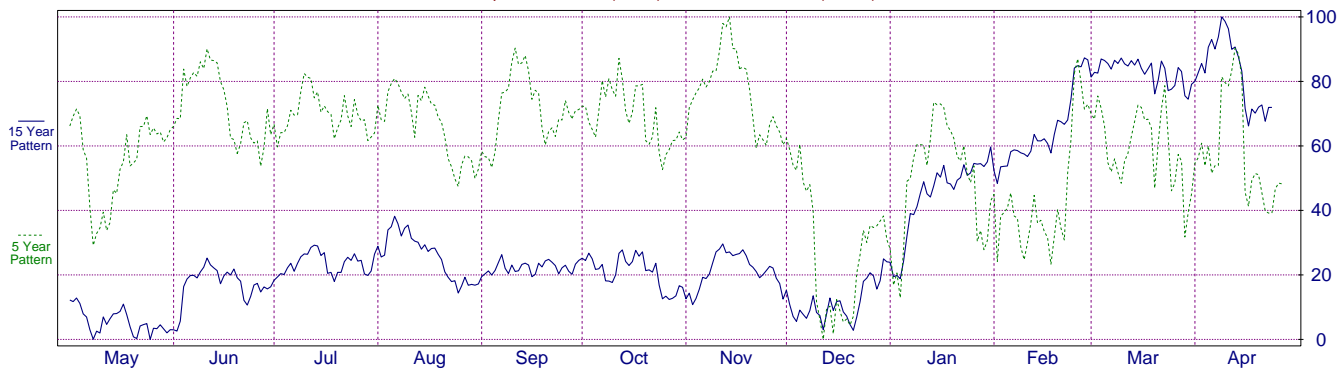

February Live Cattle(CME) Seasonal Patterns(87-01)

February Live Cattle(CME) Bull/Bear Patterns(66-01)

April Live Cattle(CME) Seasonal Patterns(86-00)

April Live Cattle(CME) Bull/Bear Patterns(68-00)