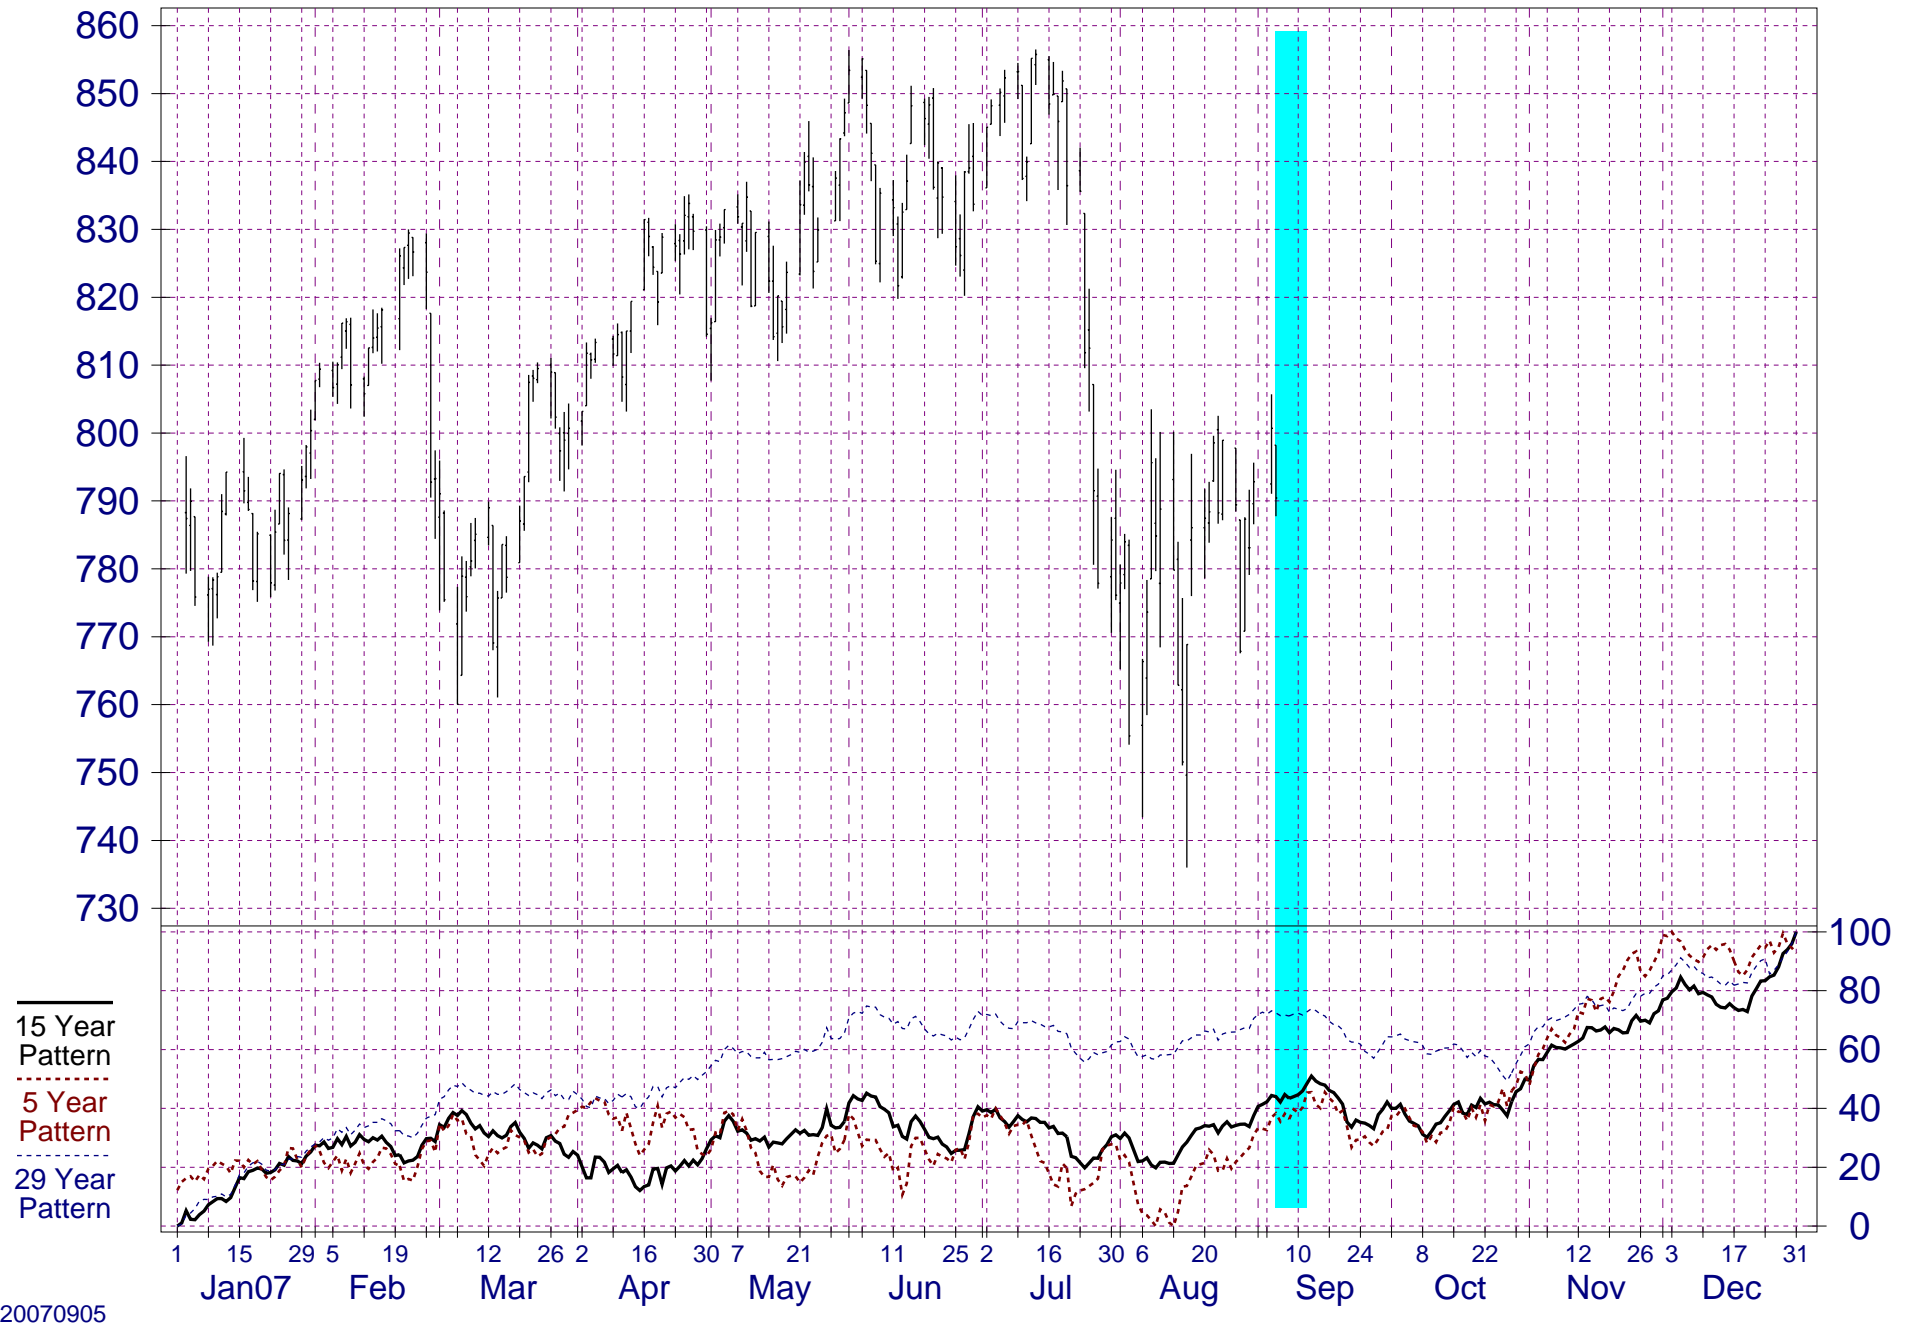

Russell 2000 Index With 15 Year Seasonal(1992-2006)

20070905