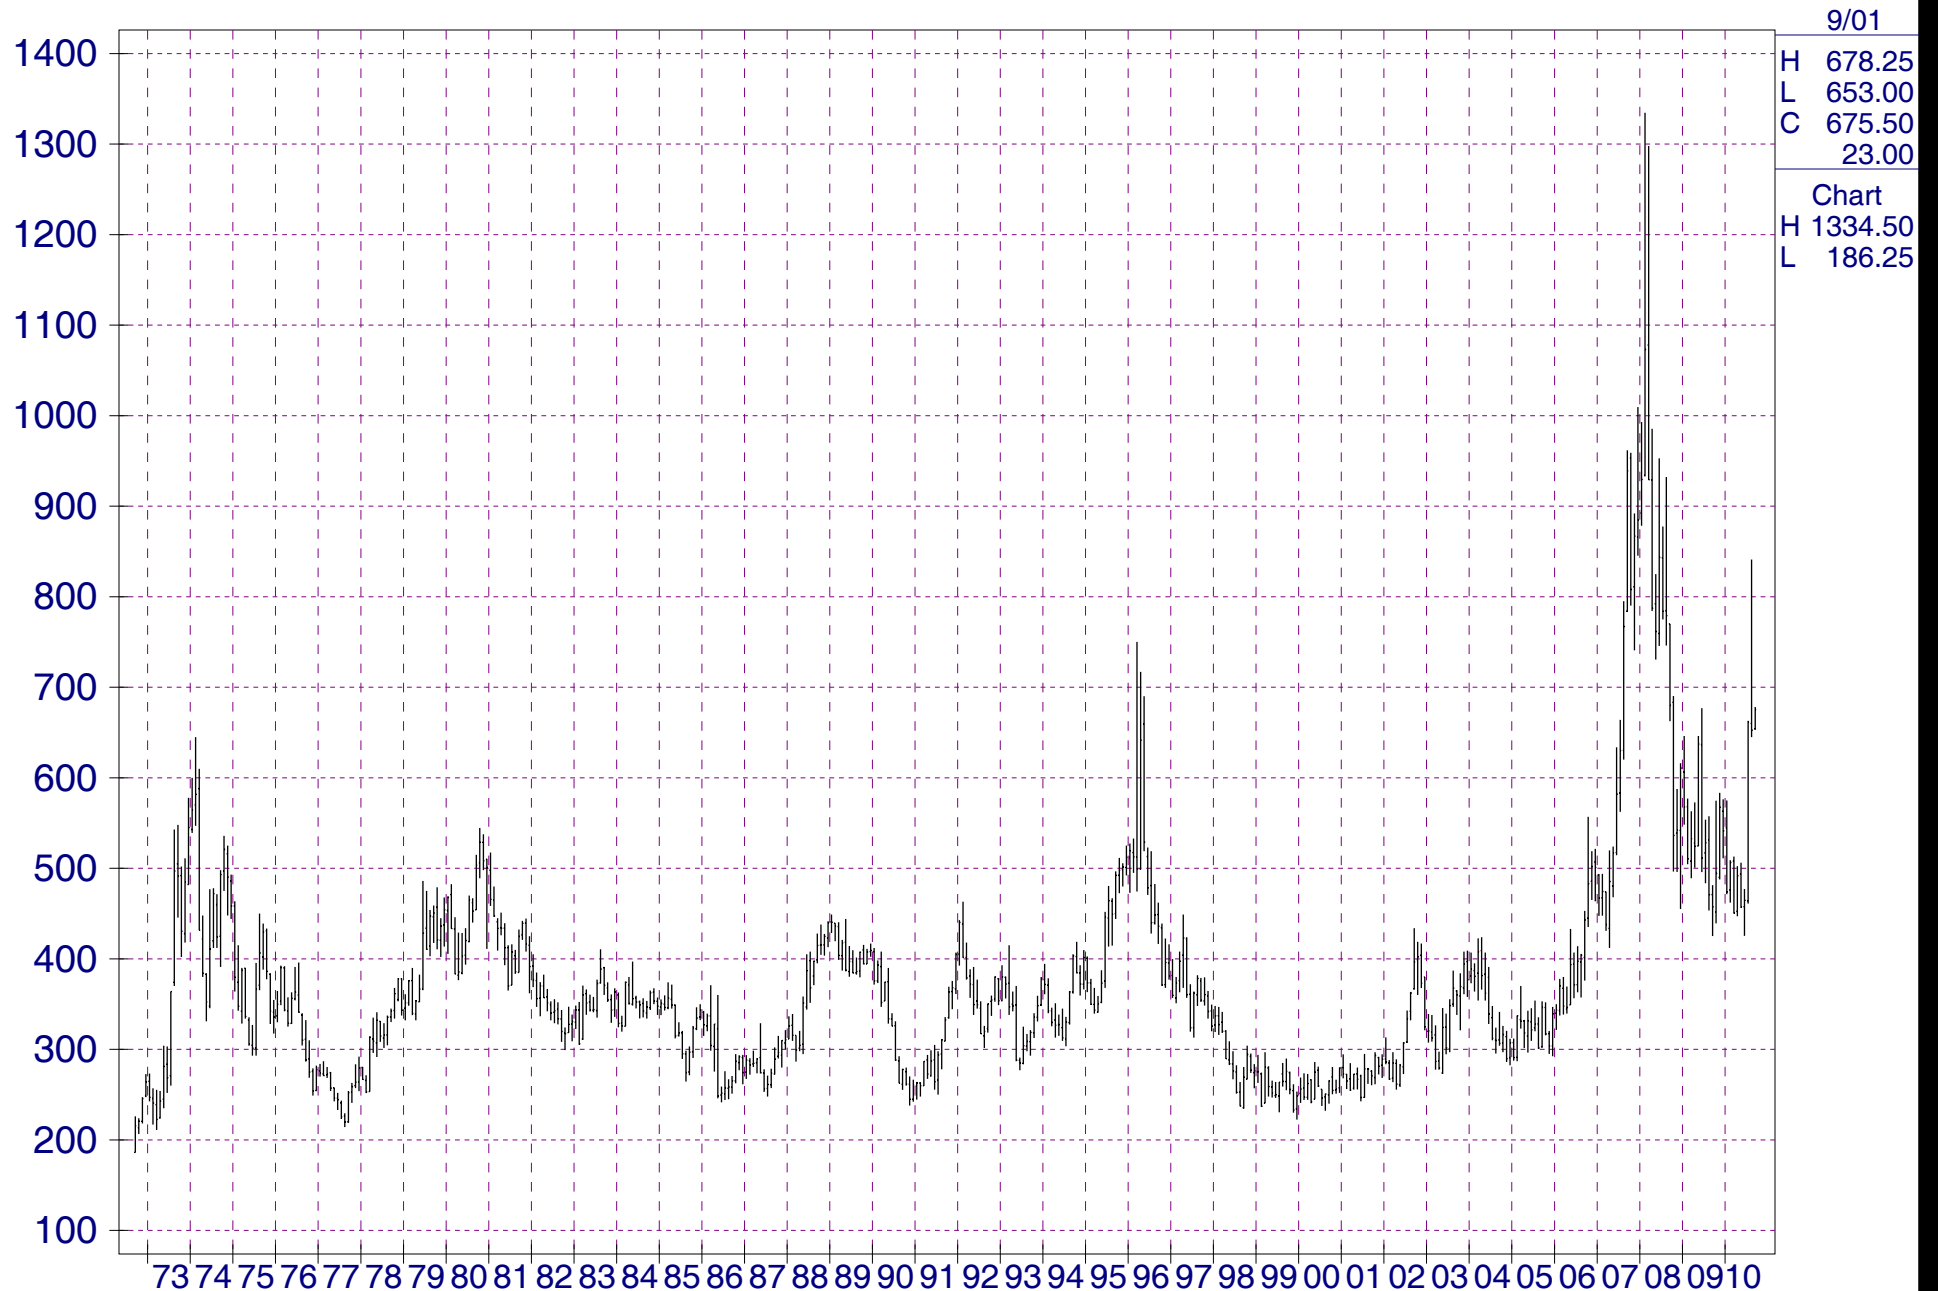

# Monthly Nearby Wheat(CBOT)

STOCKM.INI

Monthly