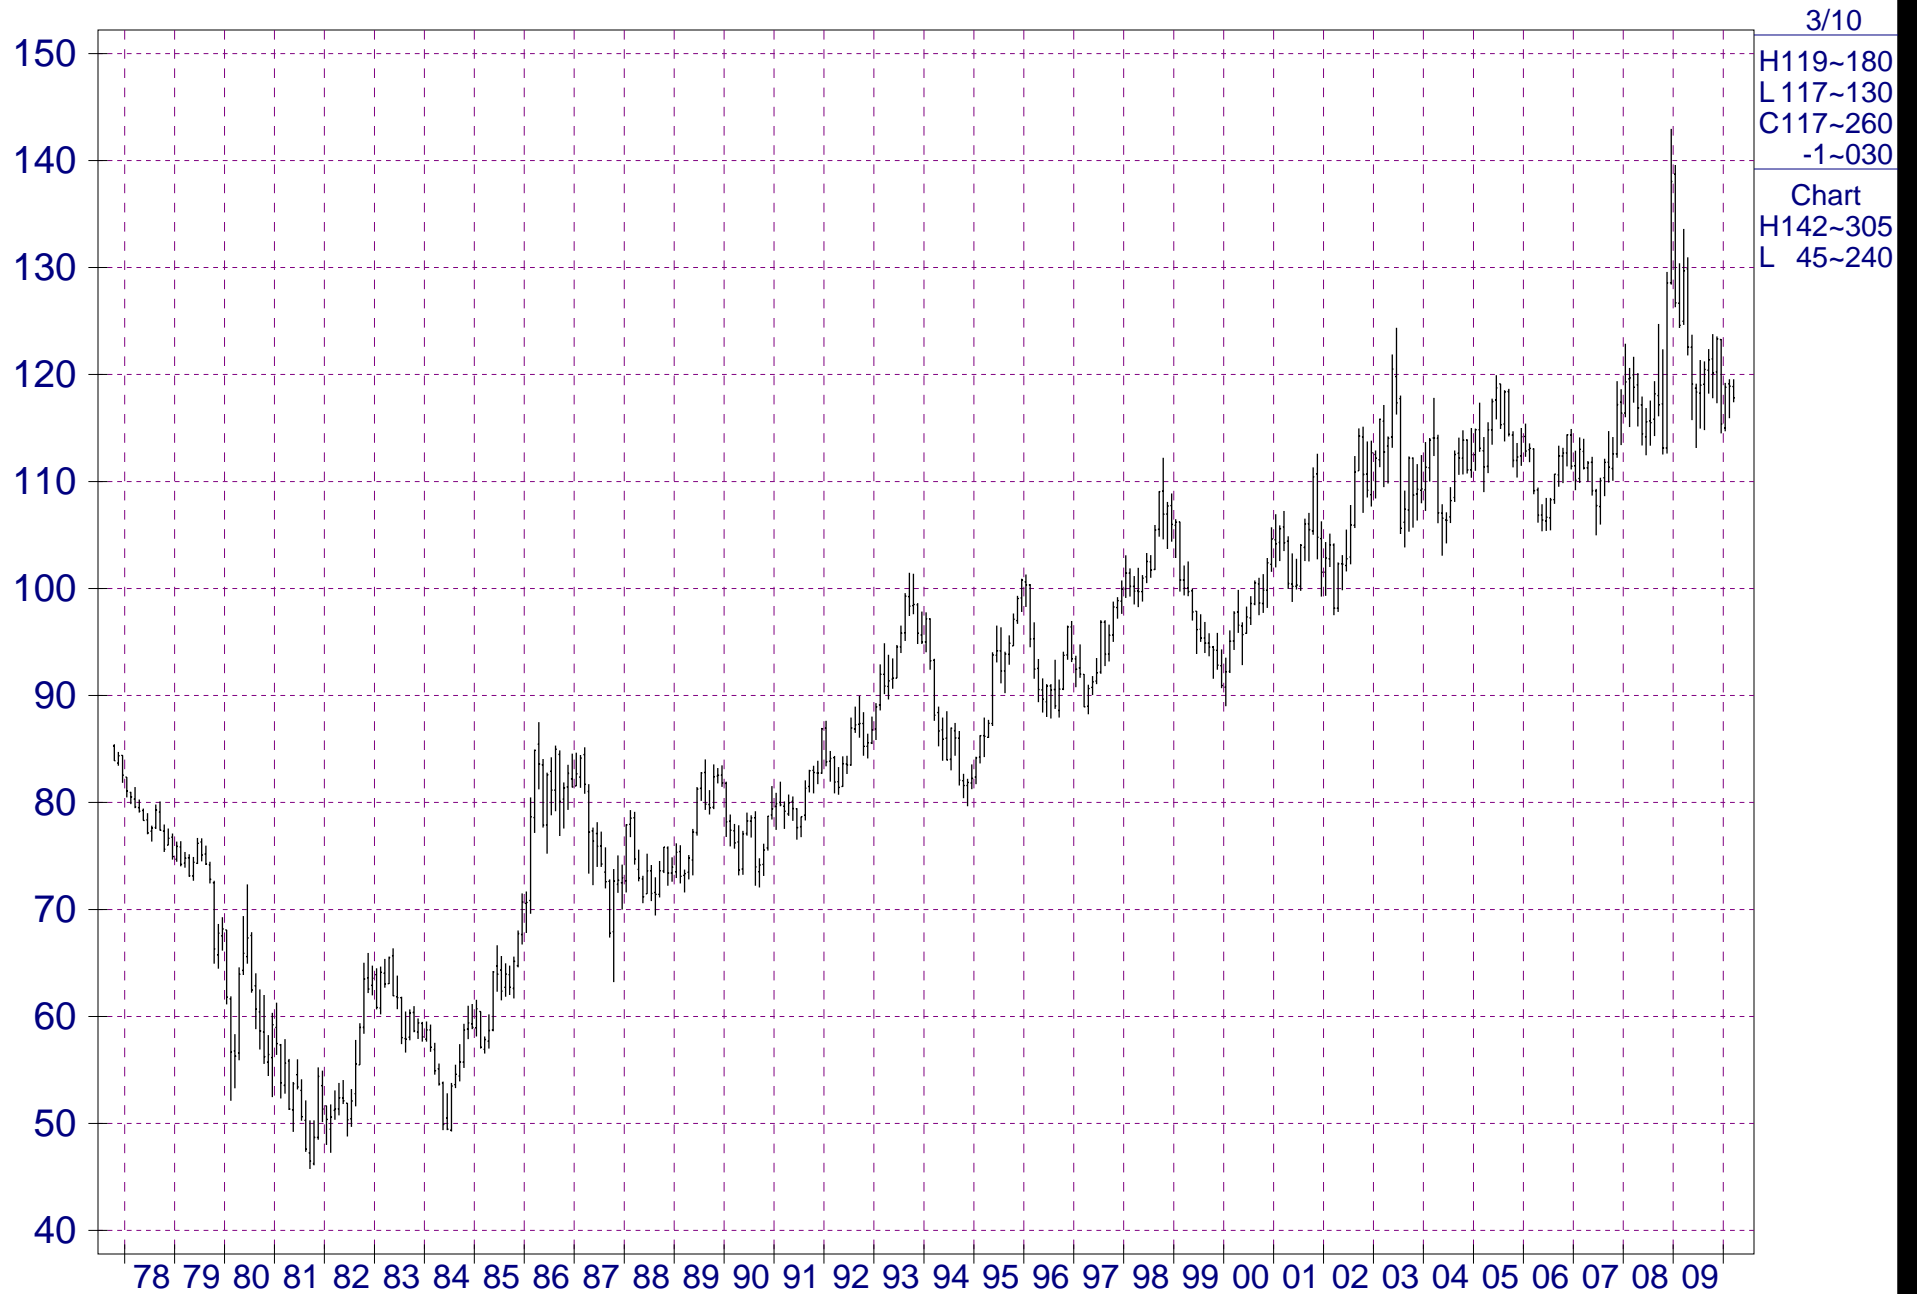

# Monthly Nearby 30-Year T-Bonds(CBOT)

STOCKM.INI

Monthly