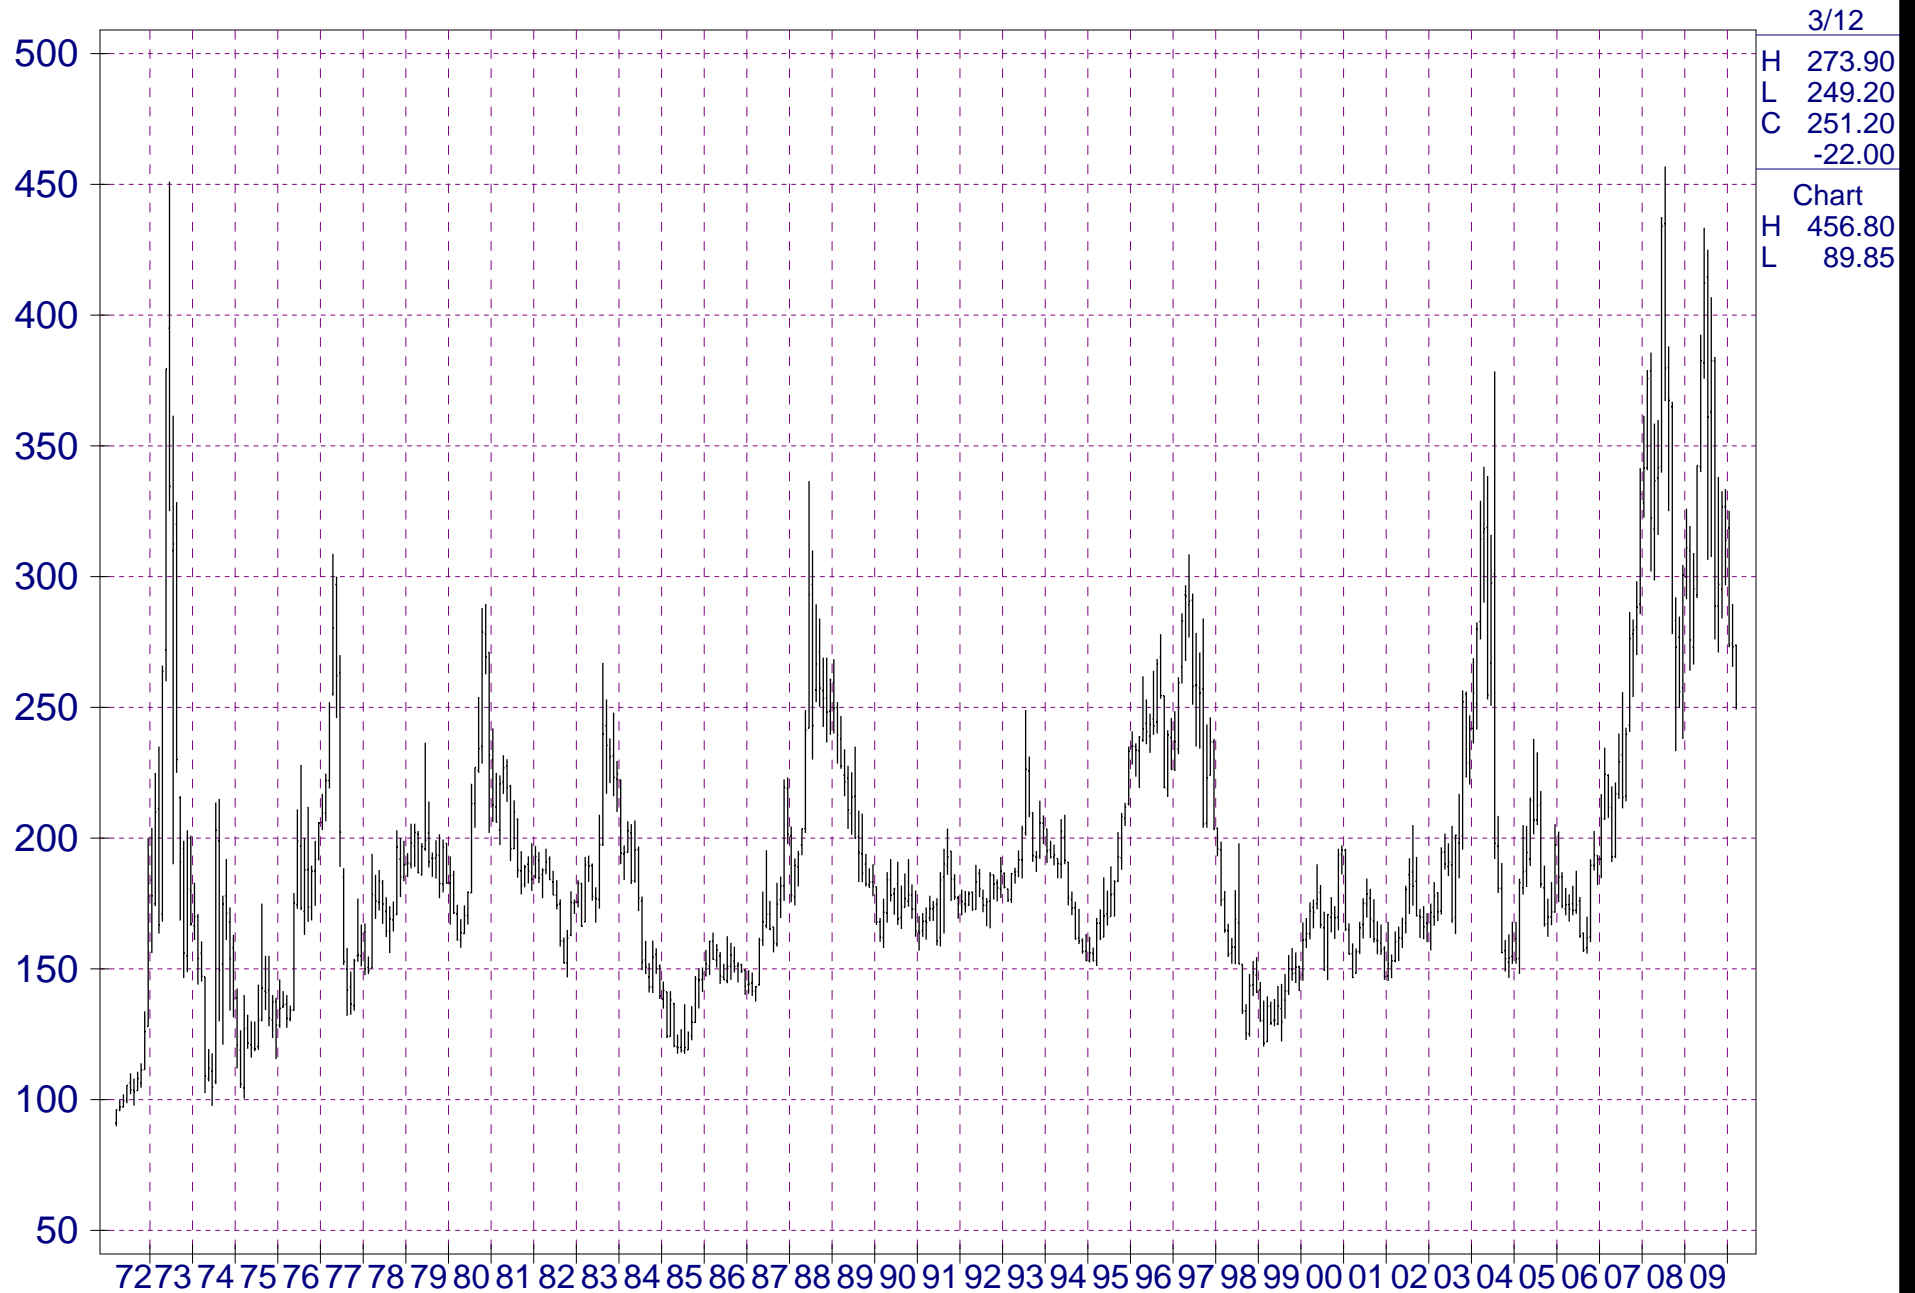

Monthly Nearby Soybean Meal(CBOT)

STOCKM.INI

Monthly