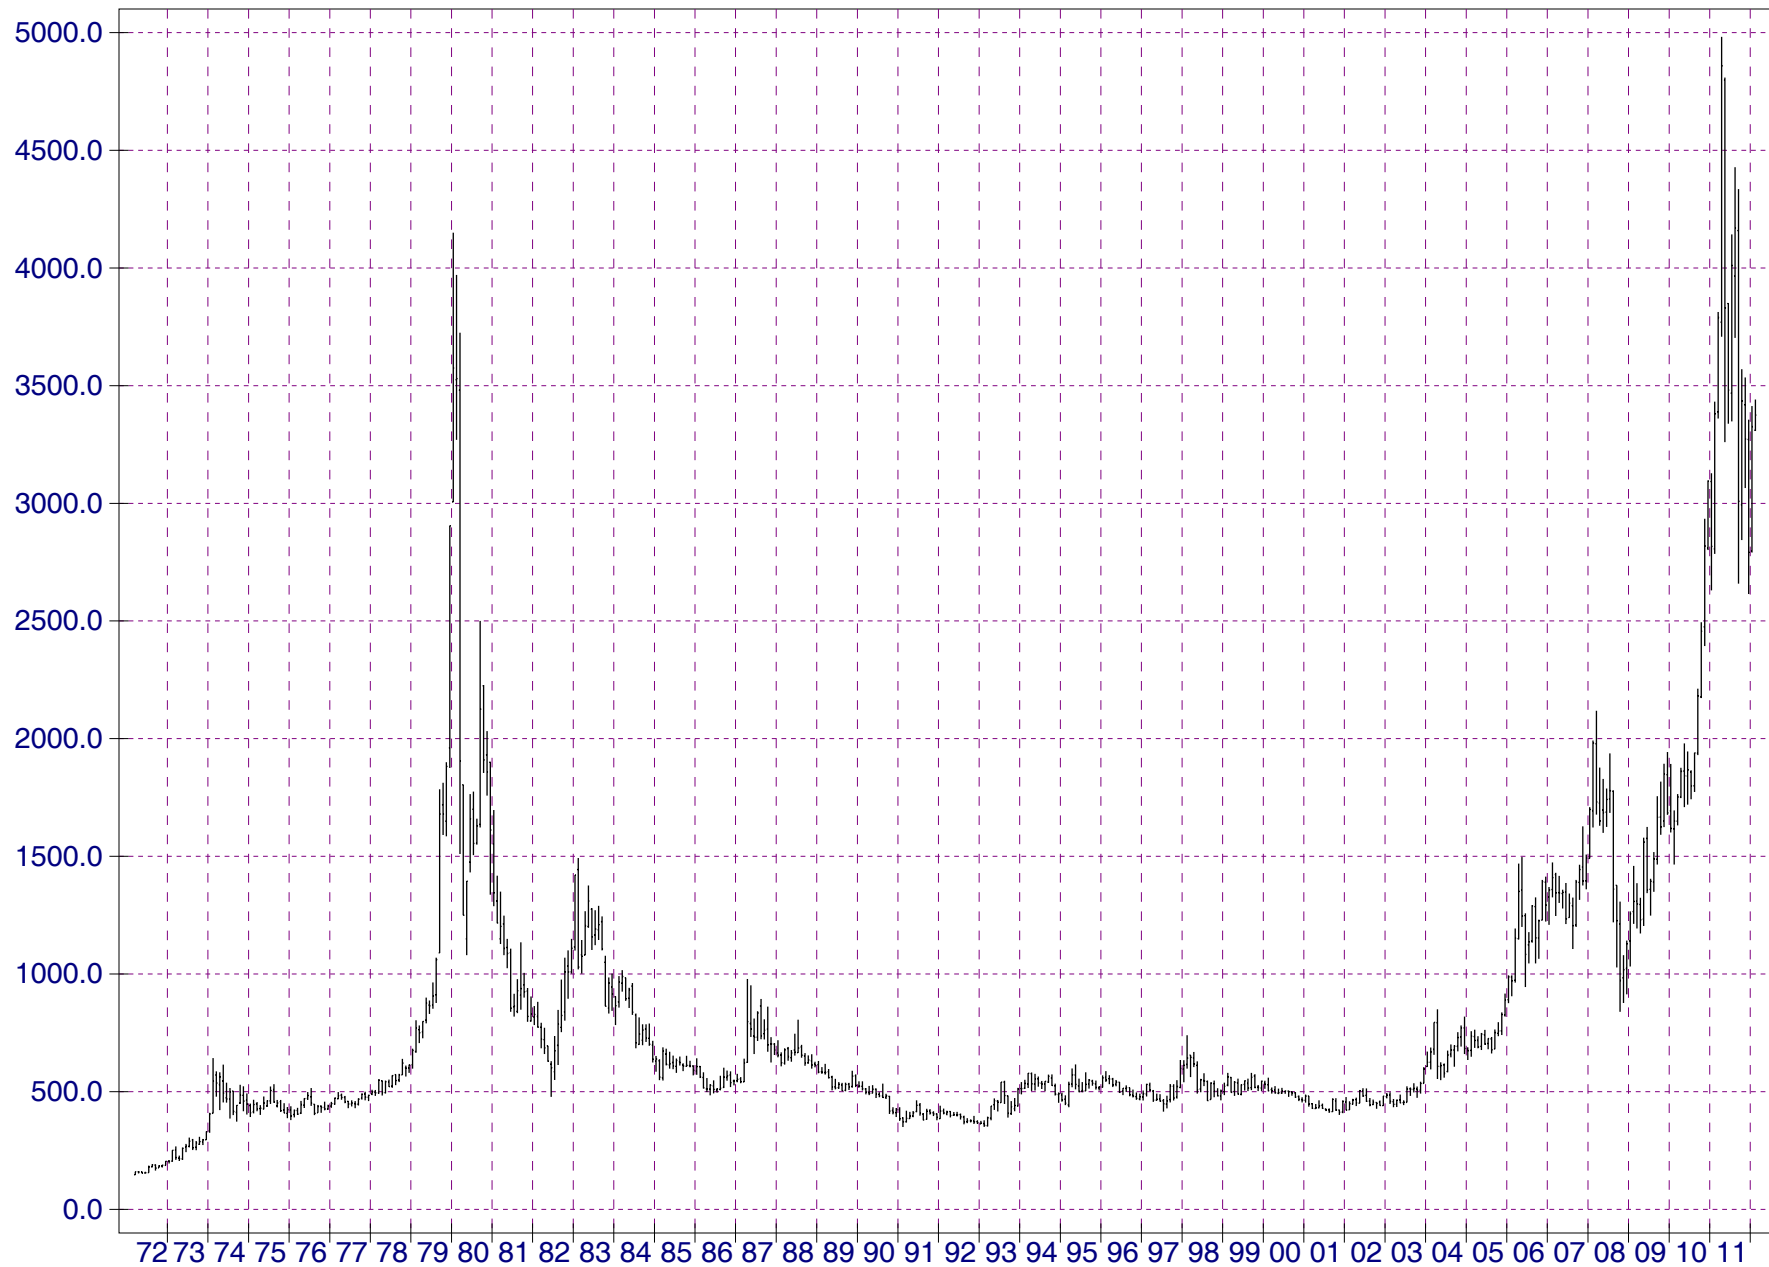

Monthly Nearby Silver(CMX)

Stats

02/01/12
O 3310.5
H 3441.0
L 3307.0
C 3374.9

Chart

H 4982.0
L 147.0