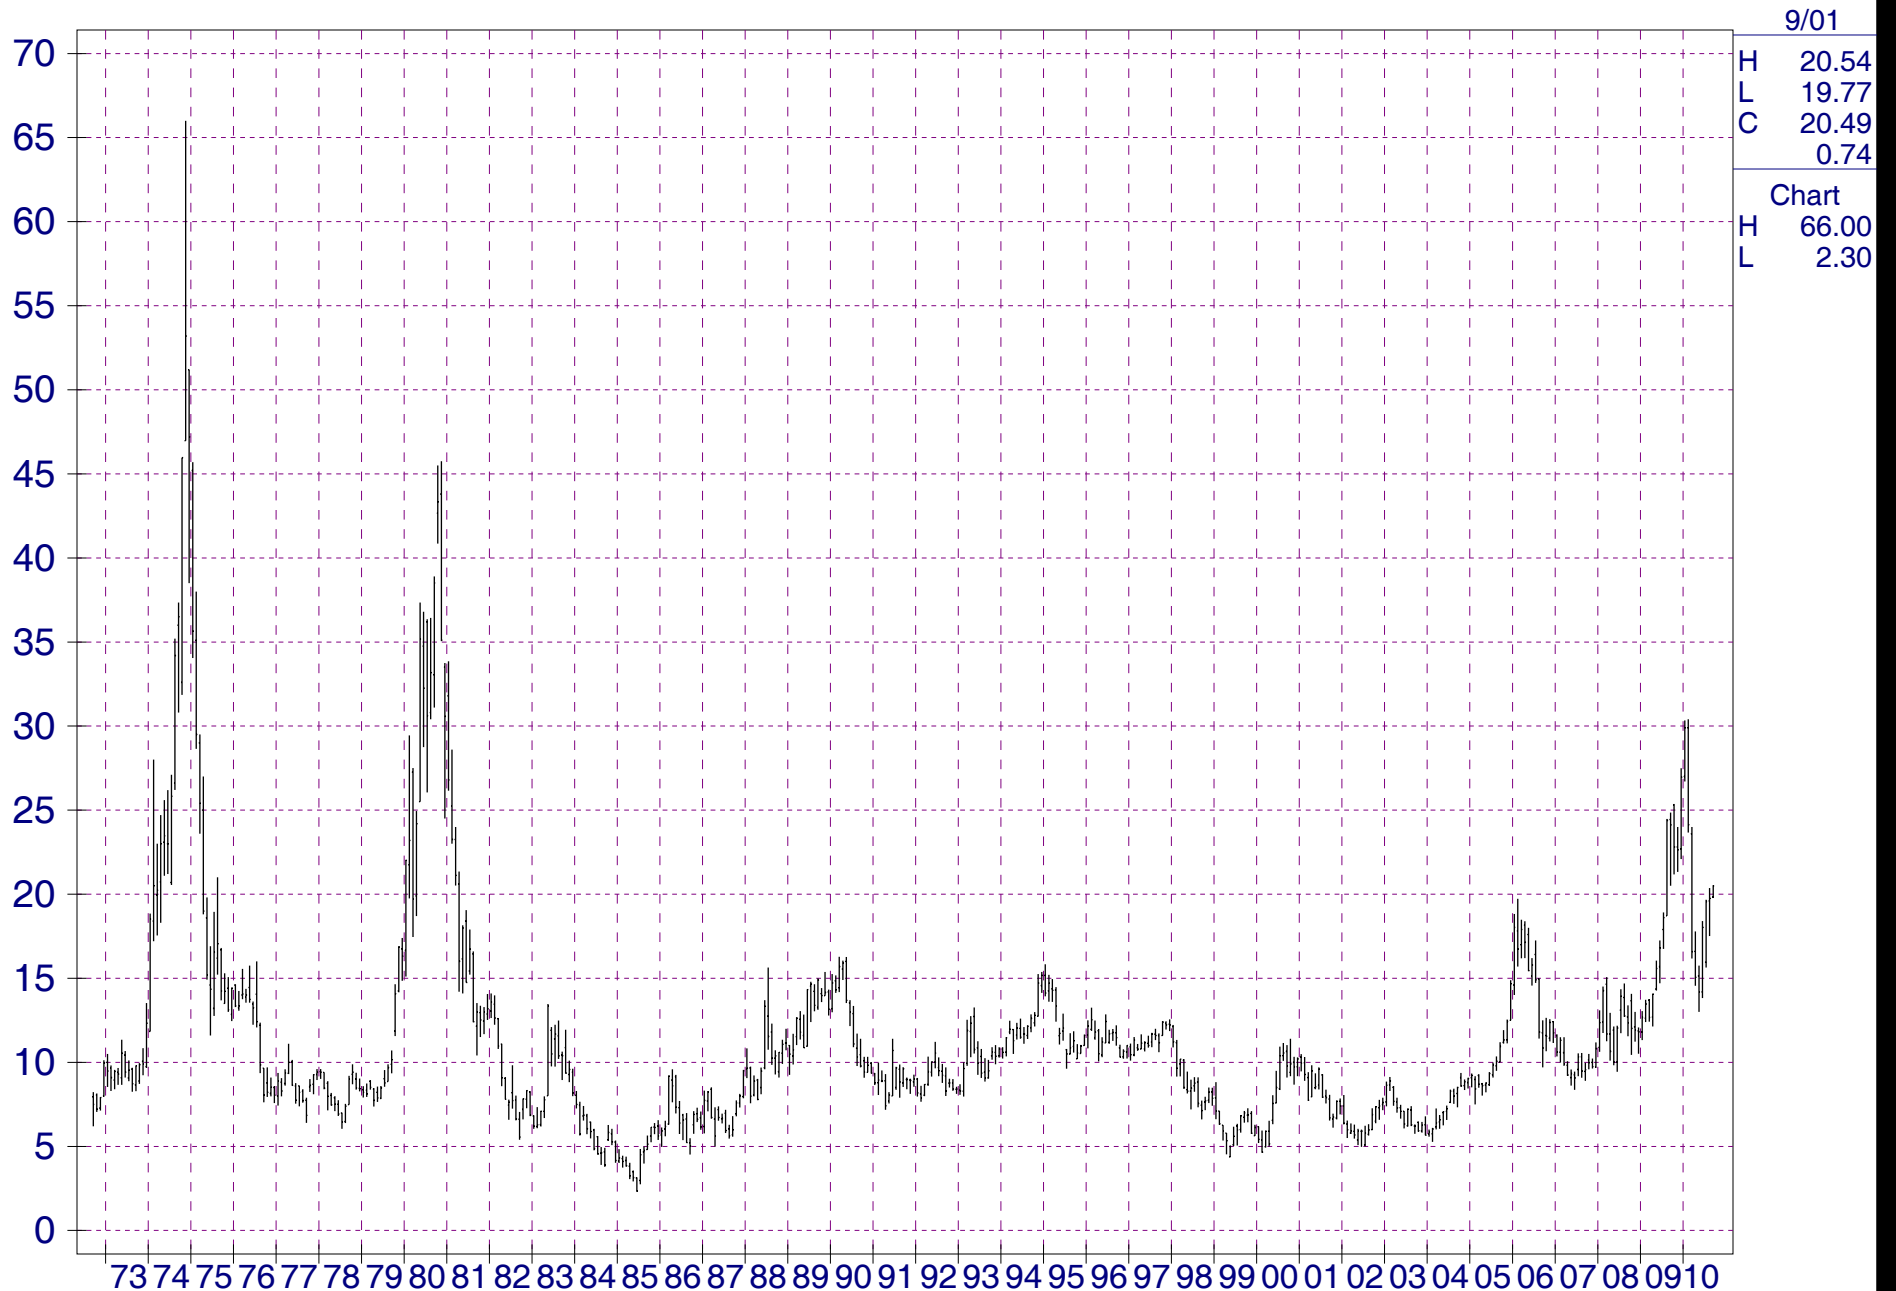

Monthly Nearby Sugar #11(ICE)

STOCKM.INI

Monthly