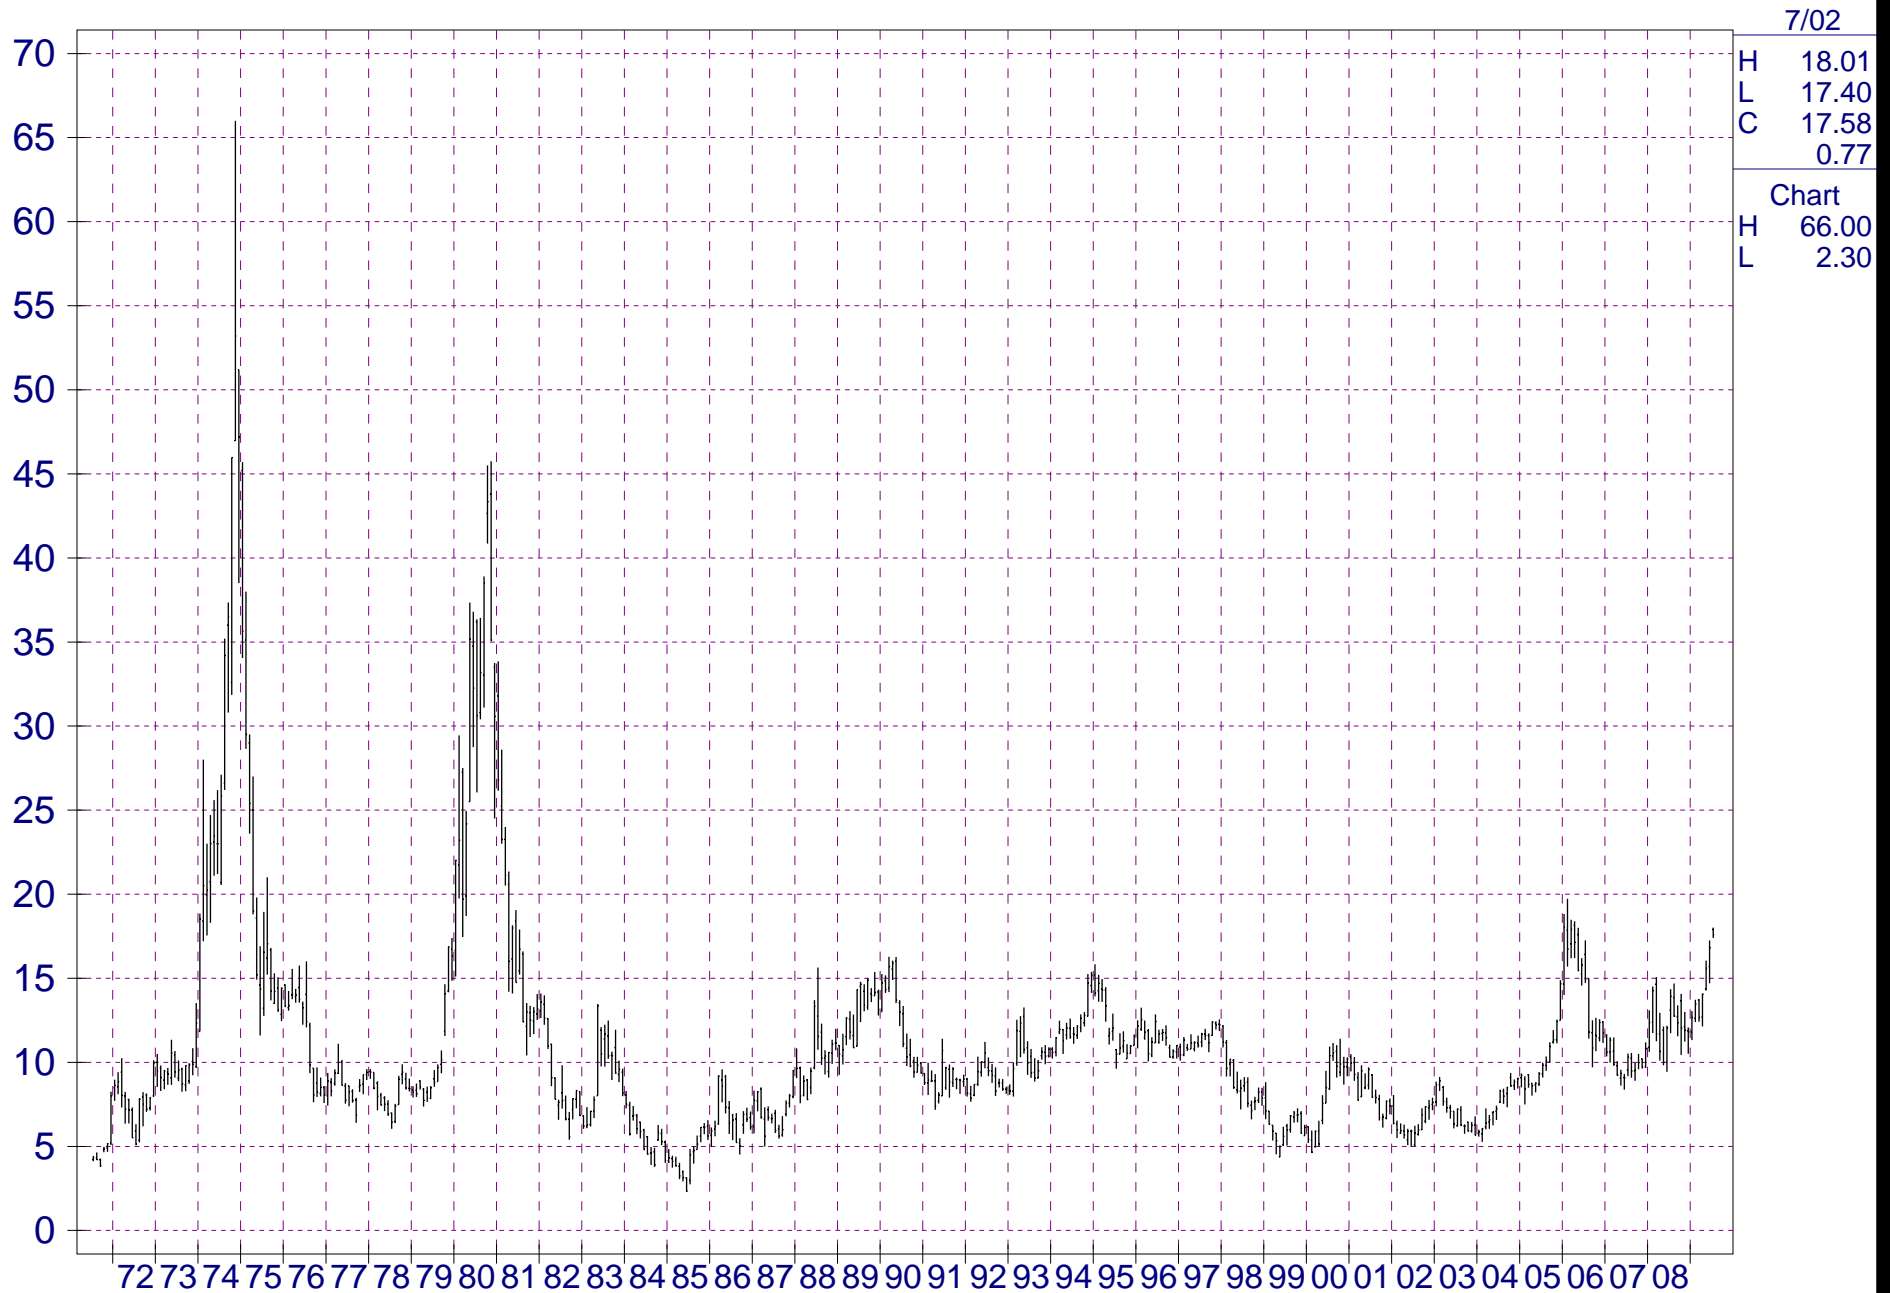

Monthly Nearby Sugar #11(ICE)

STOCKM.INI

Monthly