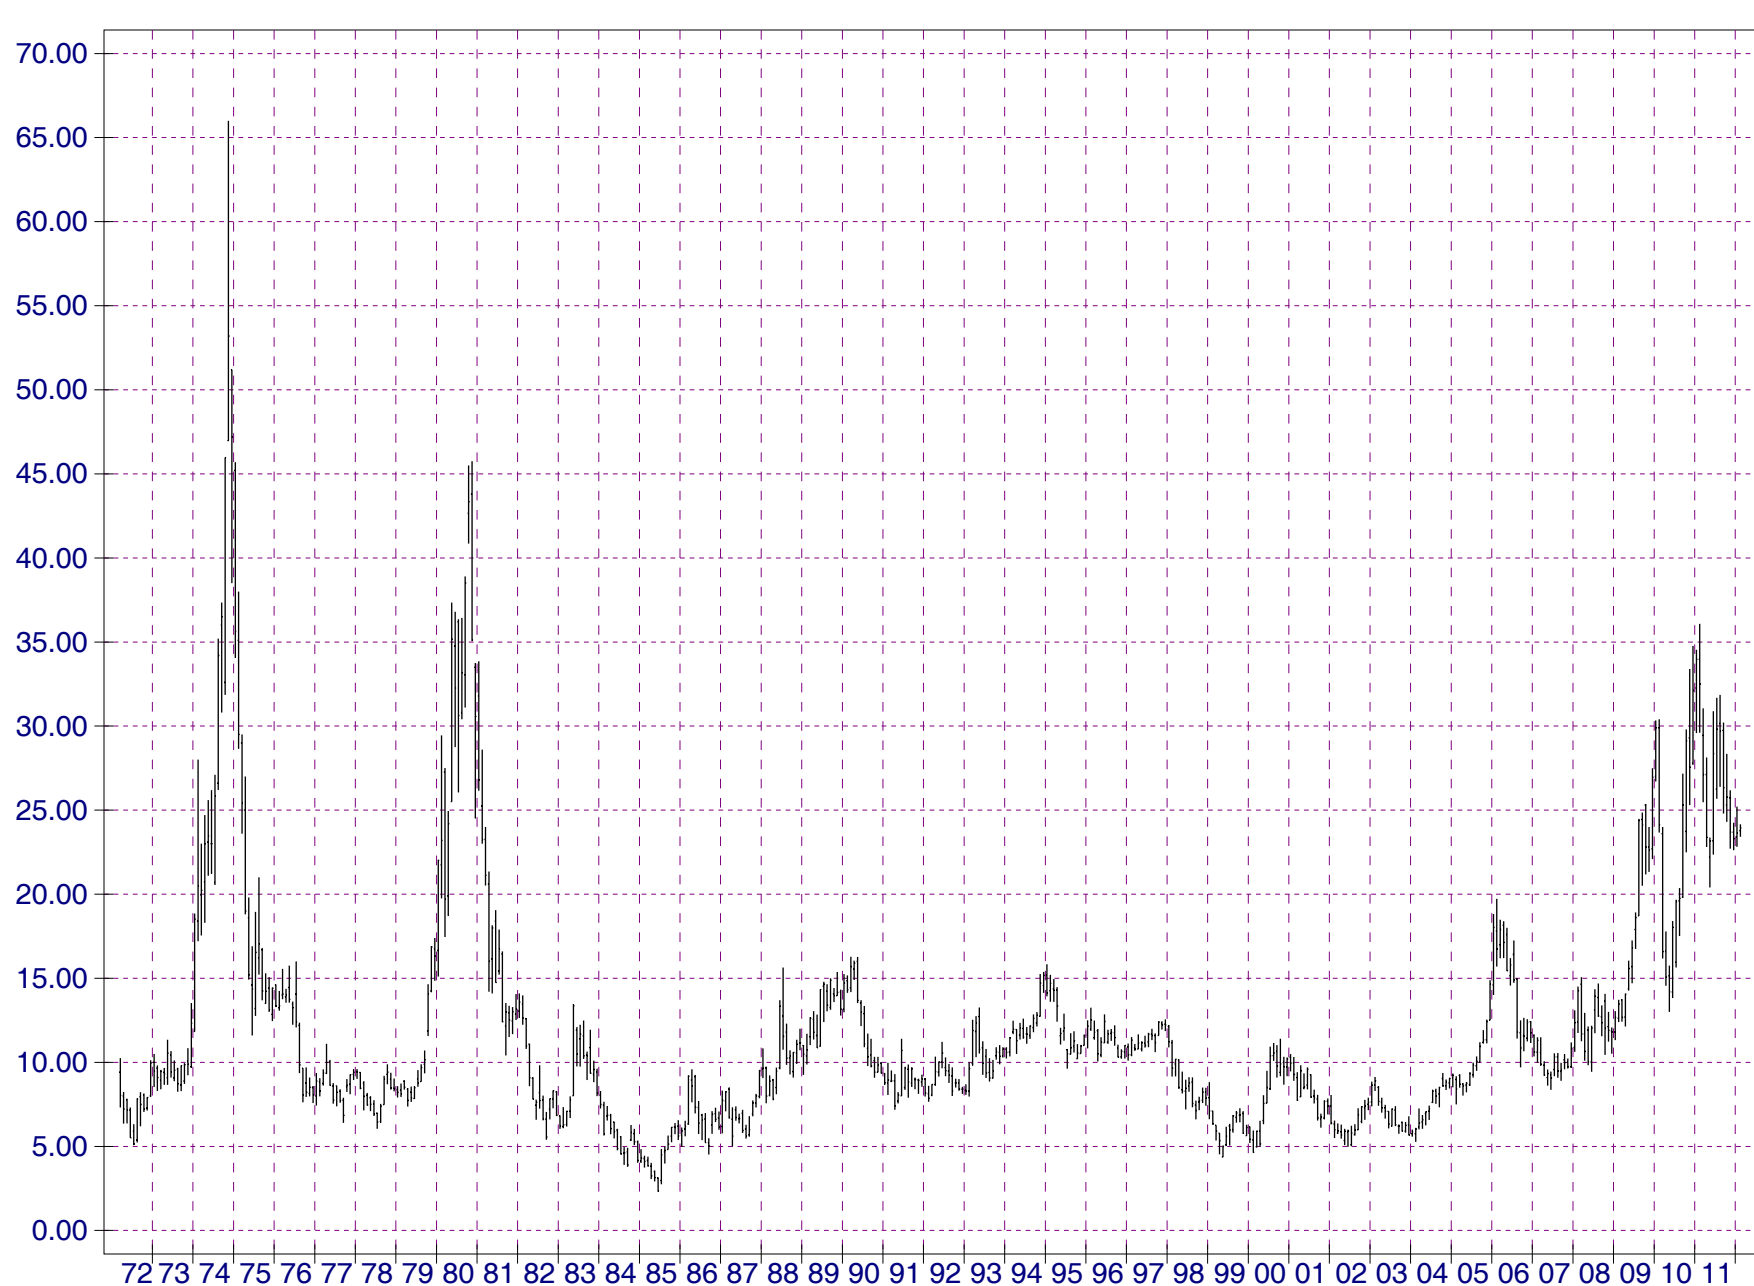

Monthly Nearby Sugar #11(ICE)

Stats

02/01/12
O 23.78
H 24.16
L 23.41
C 23.94

Chart

H 66.00
L 2.30