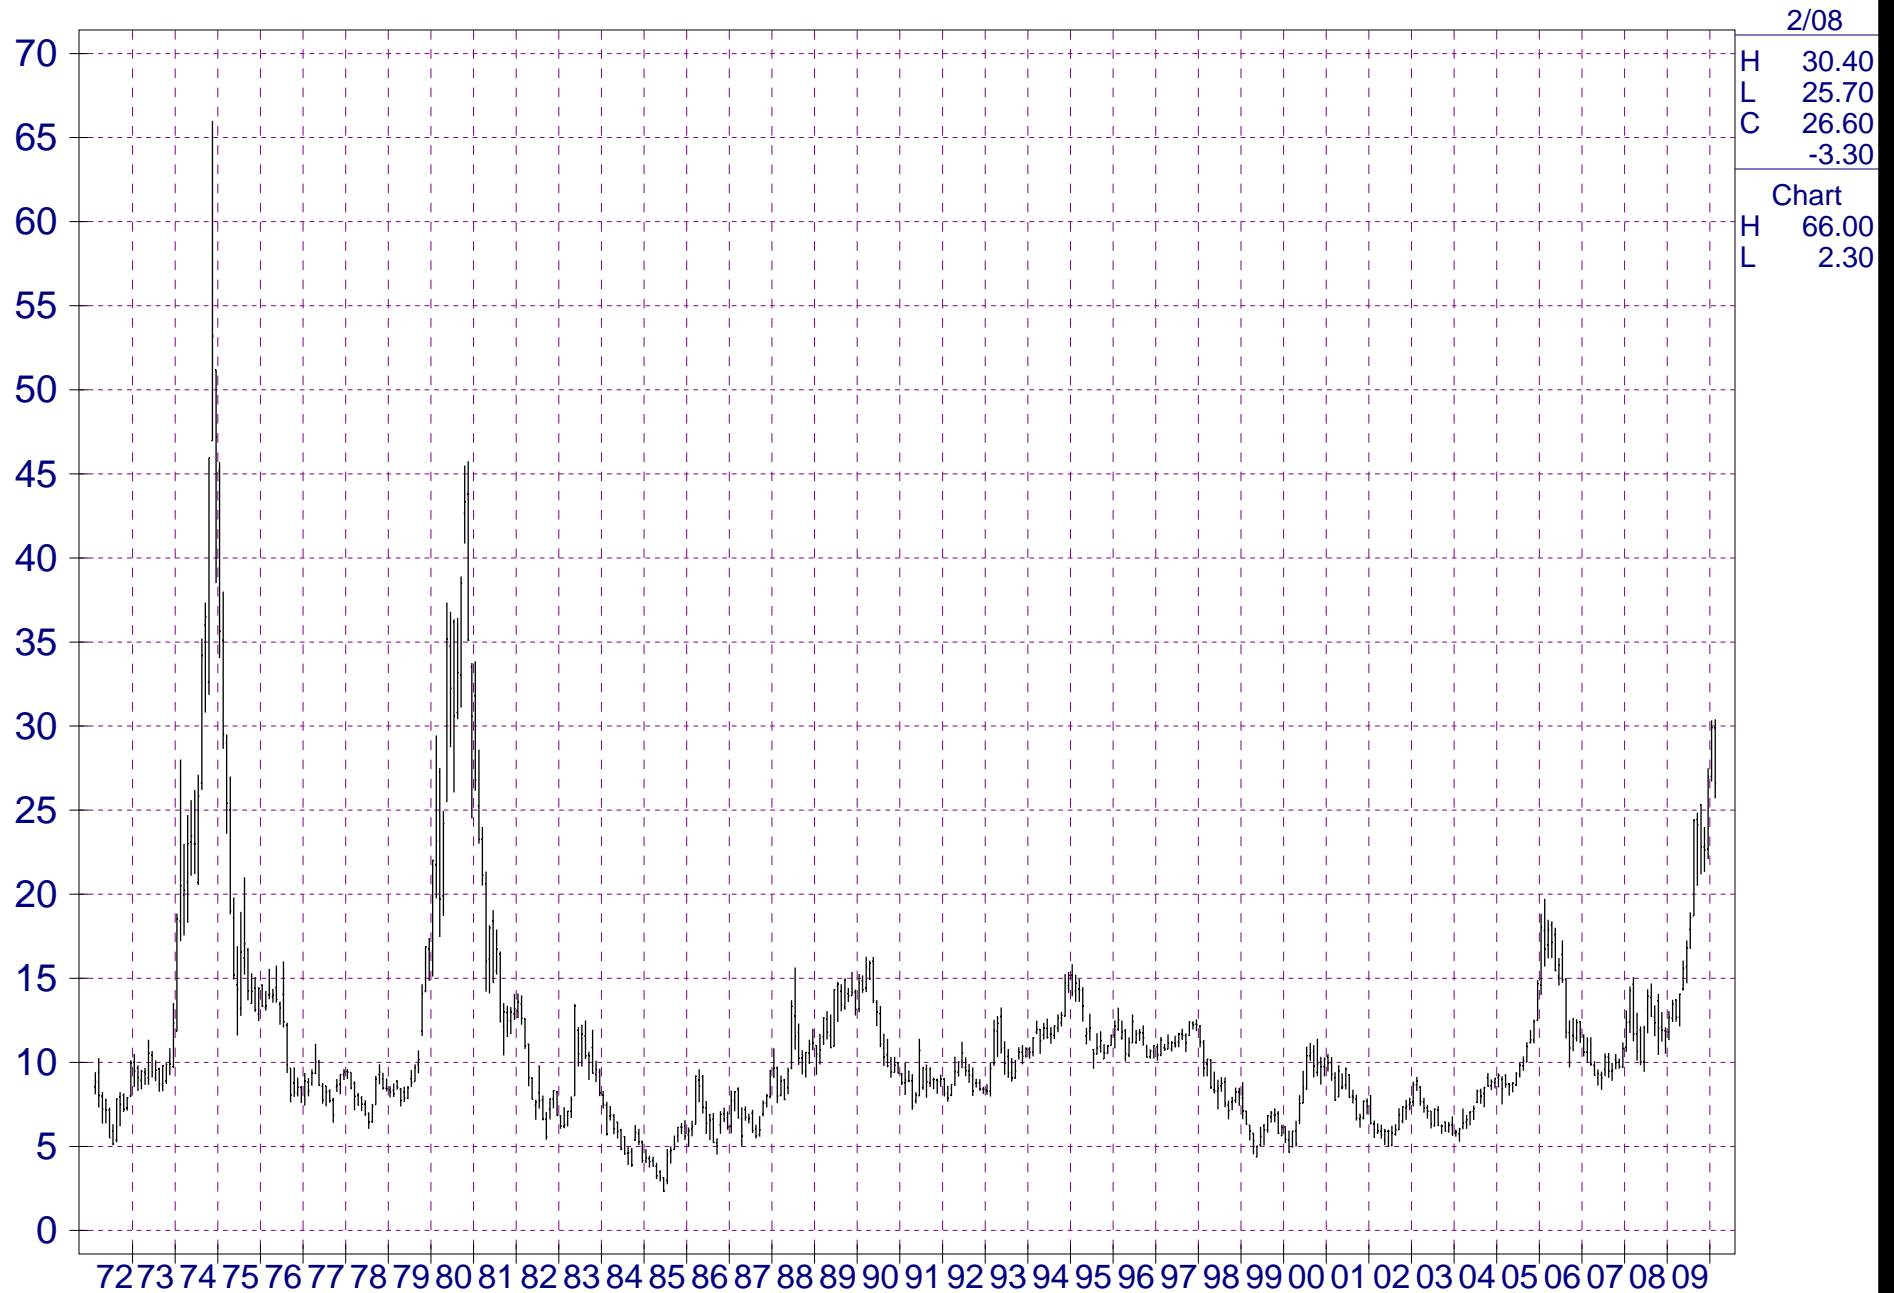

Monthly Nearby Sugar #11(ICE)

STOCKM.INI

Monthly