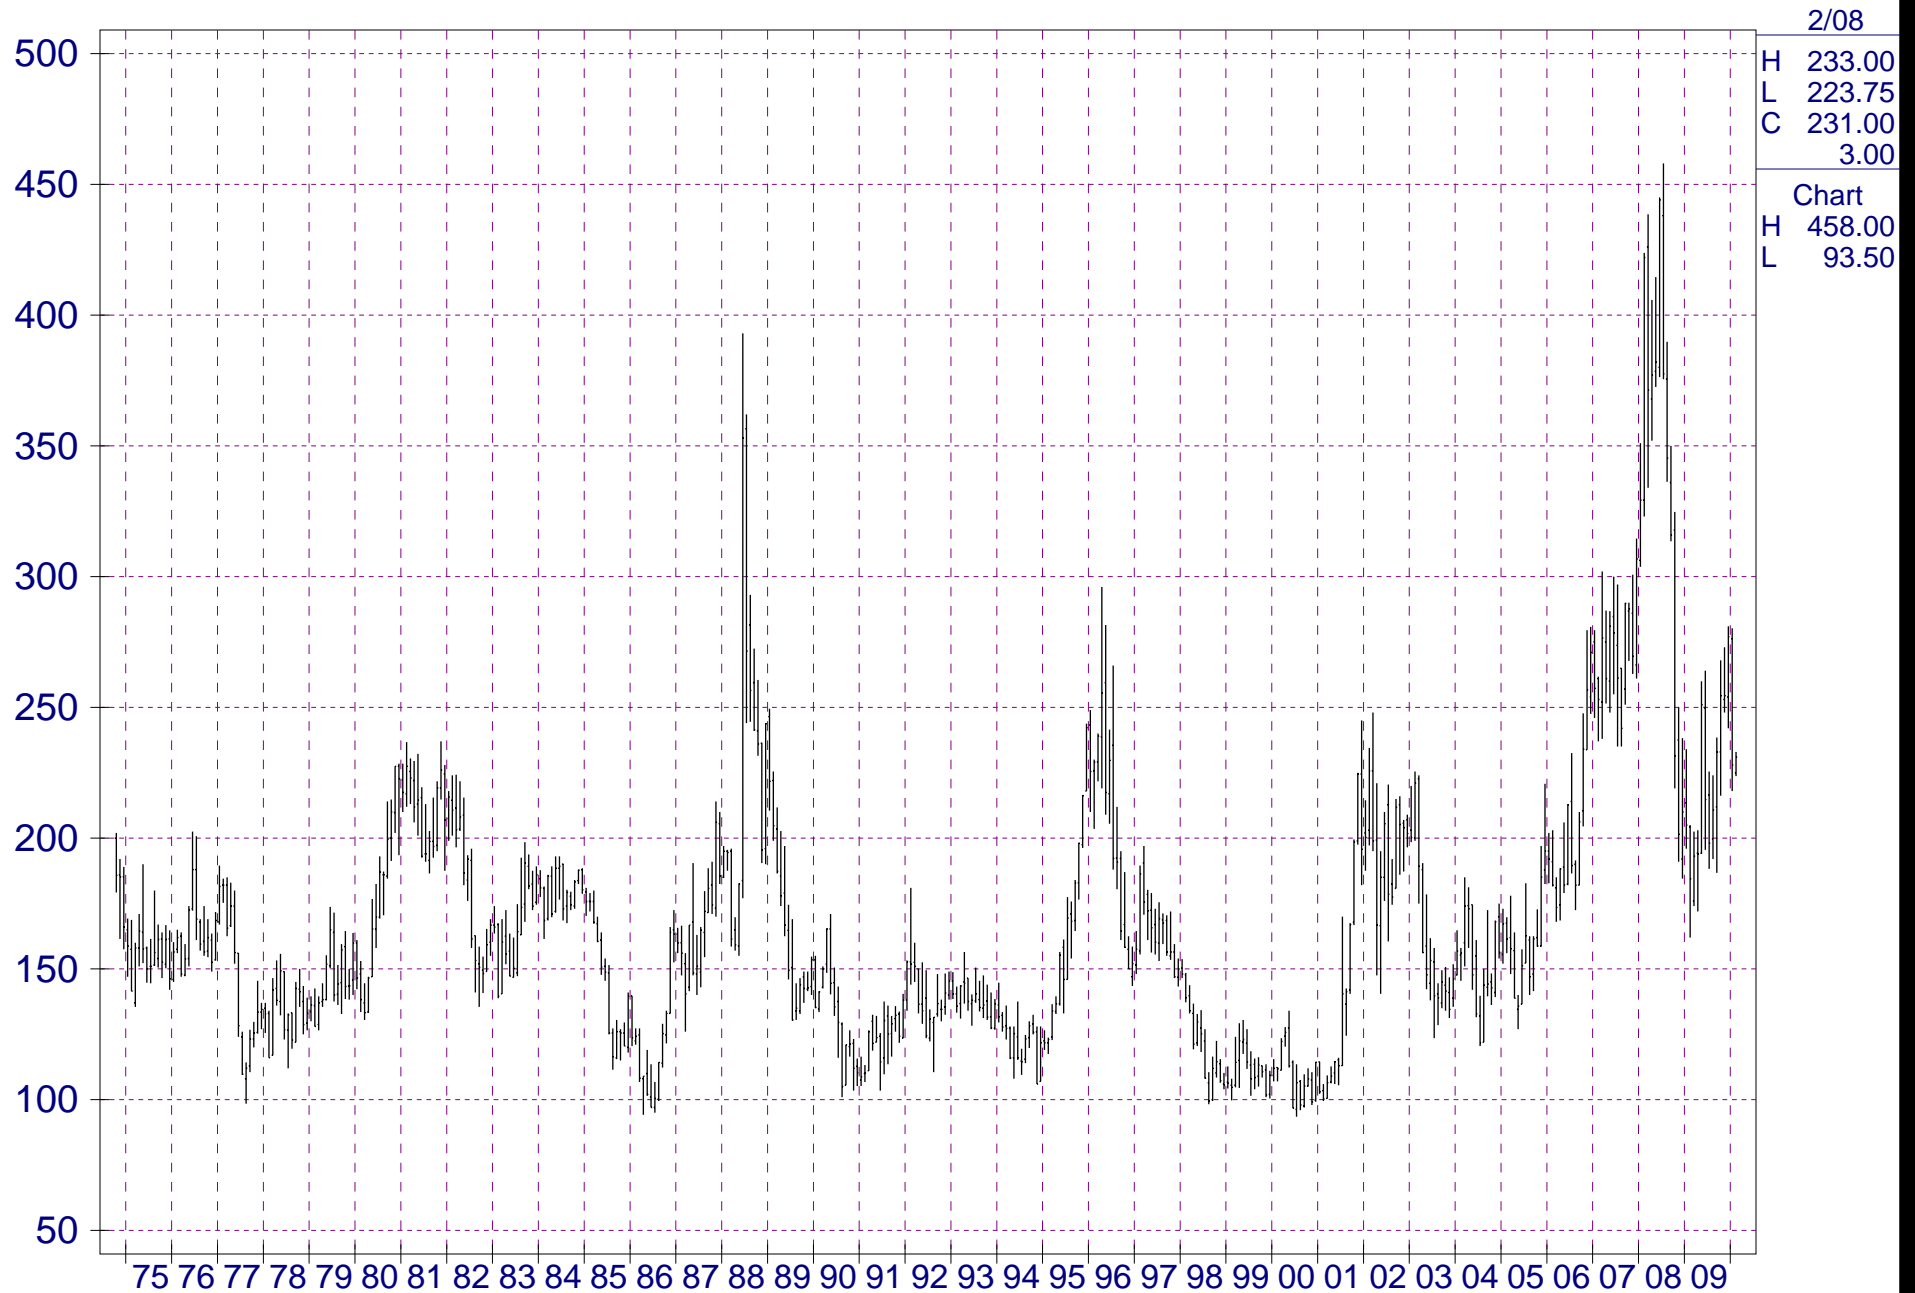

# Monthly Nearby Oats(CBOT)

STOCKM.INI

Monthly