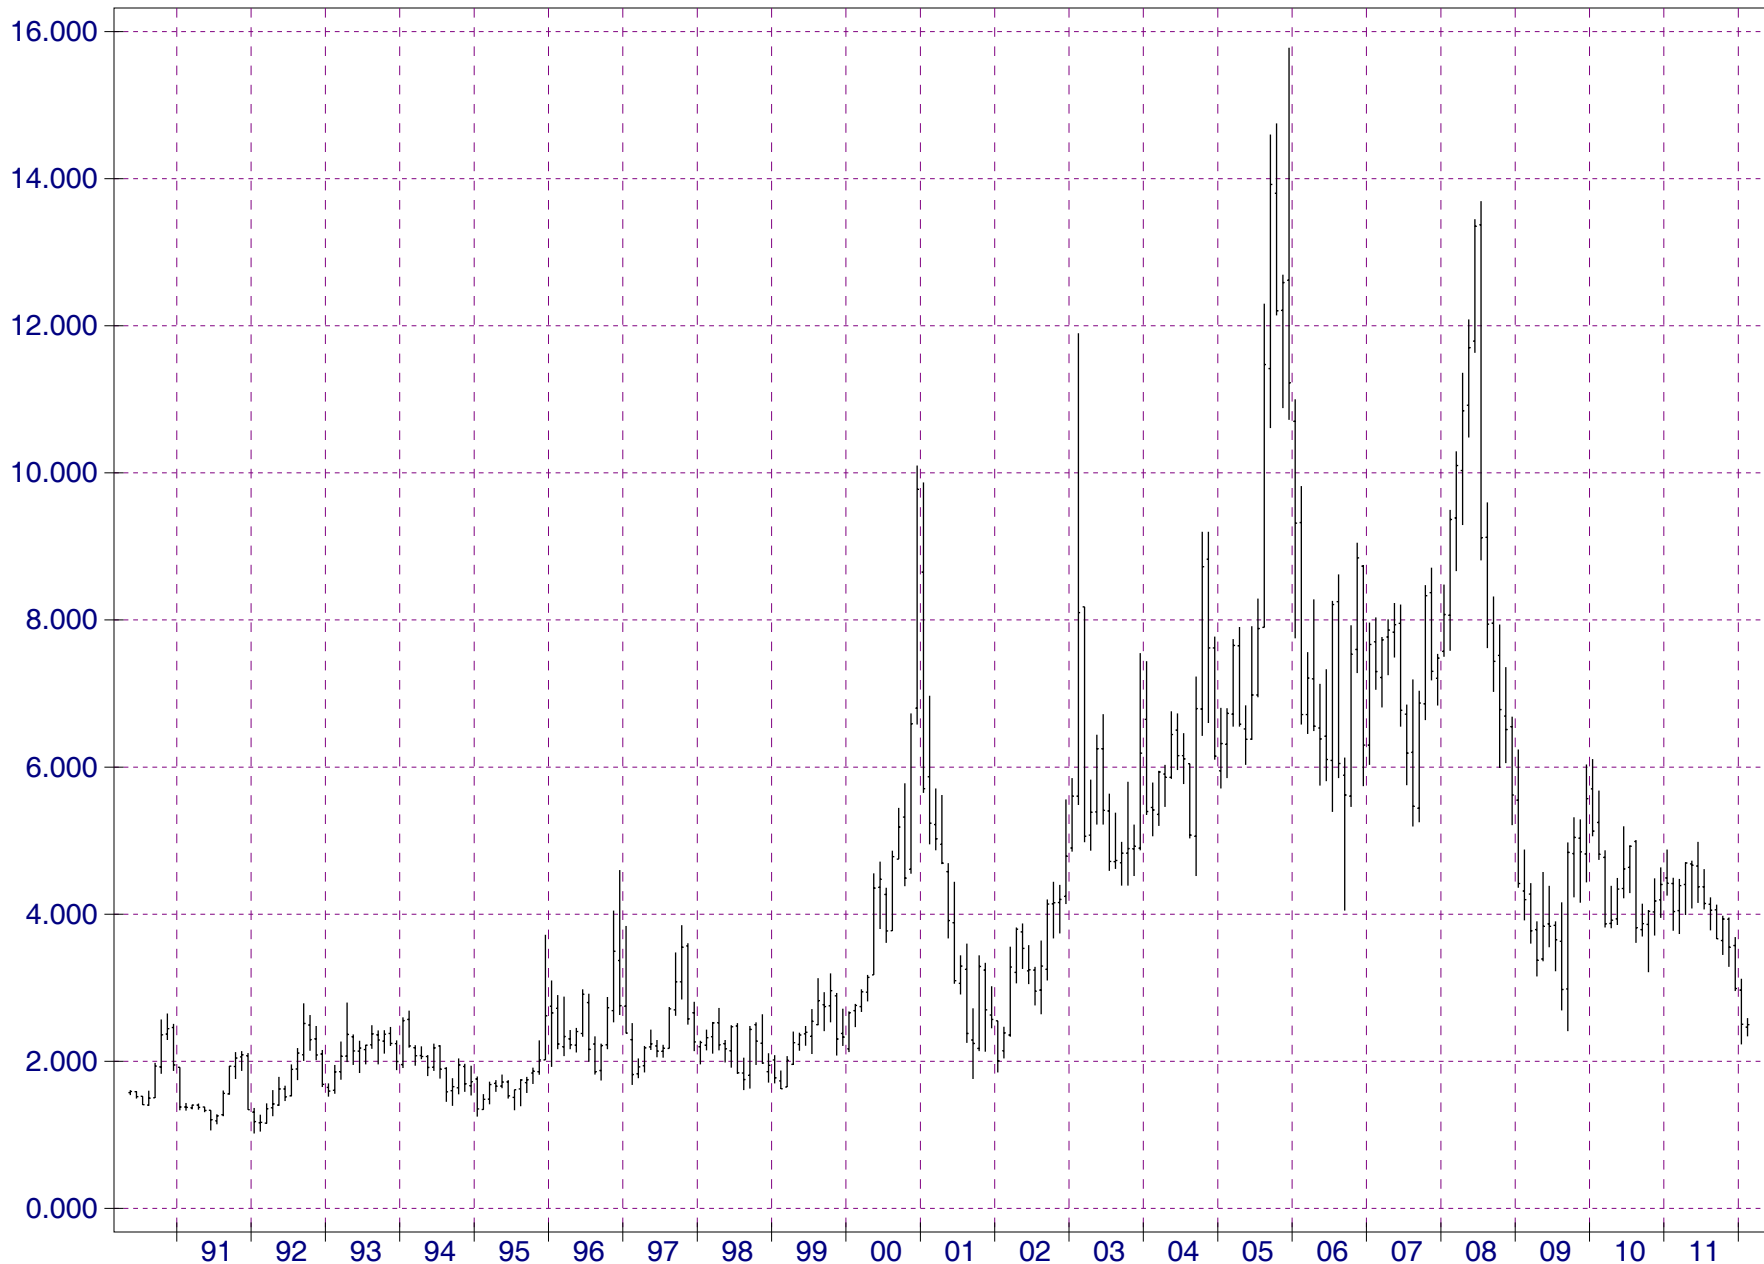

Monthly Nearby Natural Gas(NYM)

Stats

02/01/12
O 2.465
H 2.587
L 2.340
C 2.499

Chart

H 15.780
L 1.020