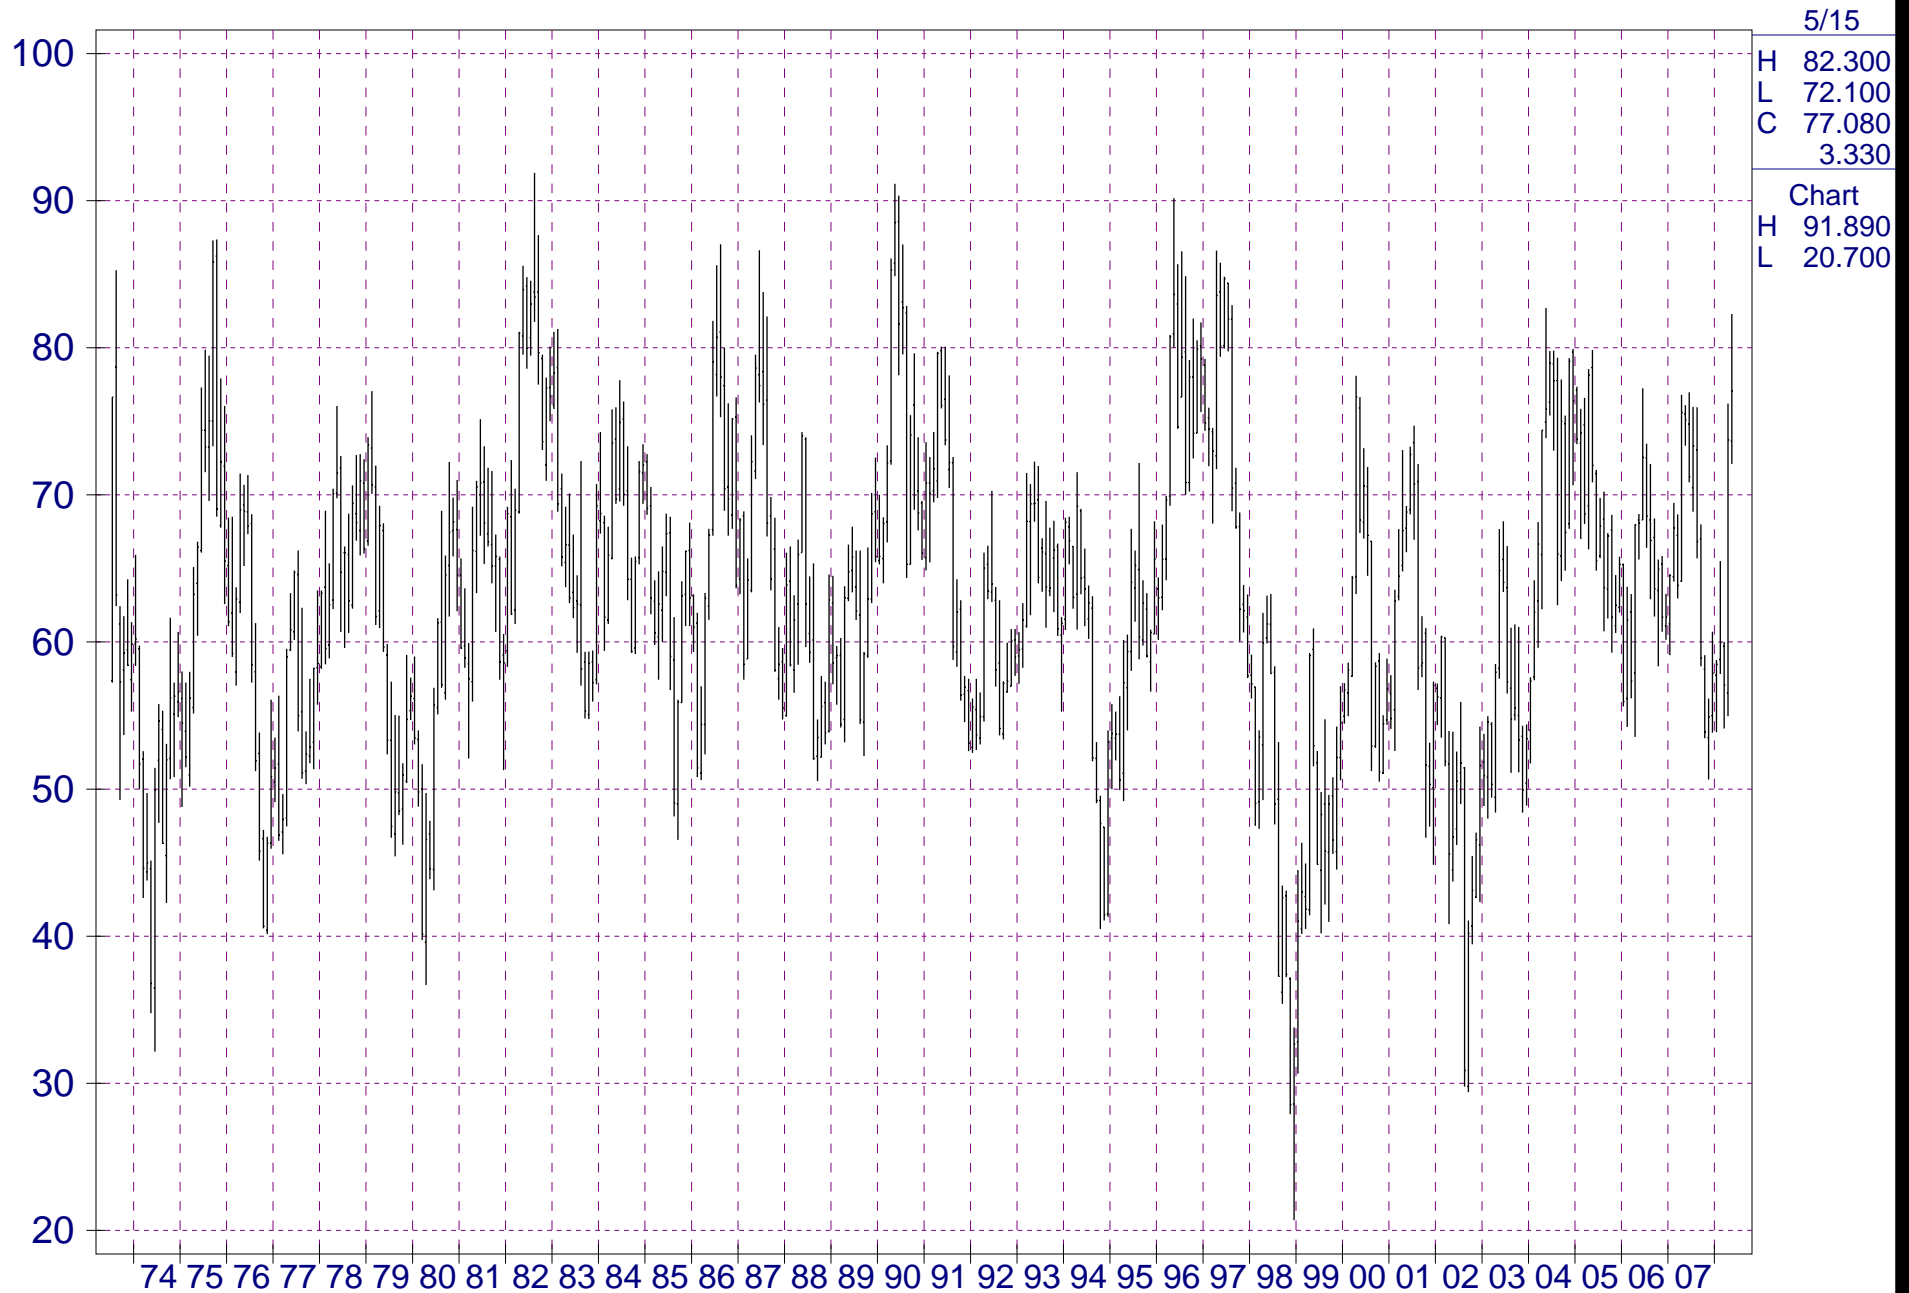

Monthly Nearby Lean Hogs(CME)

STOCKM.INI

Monthly