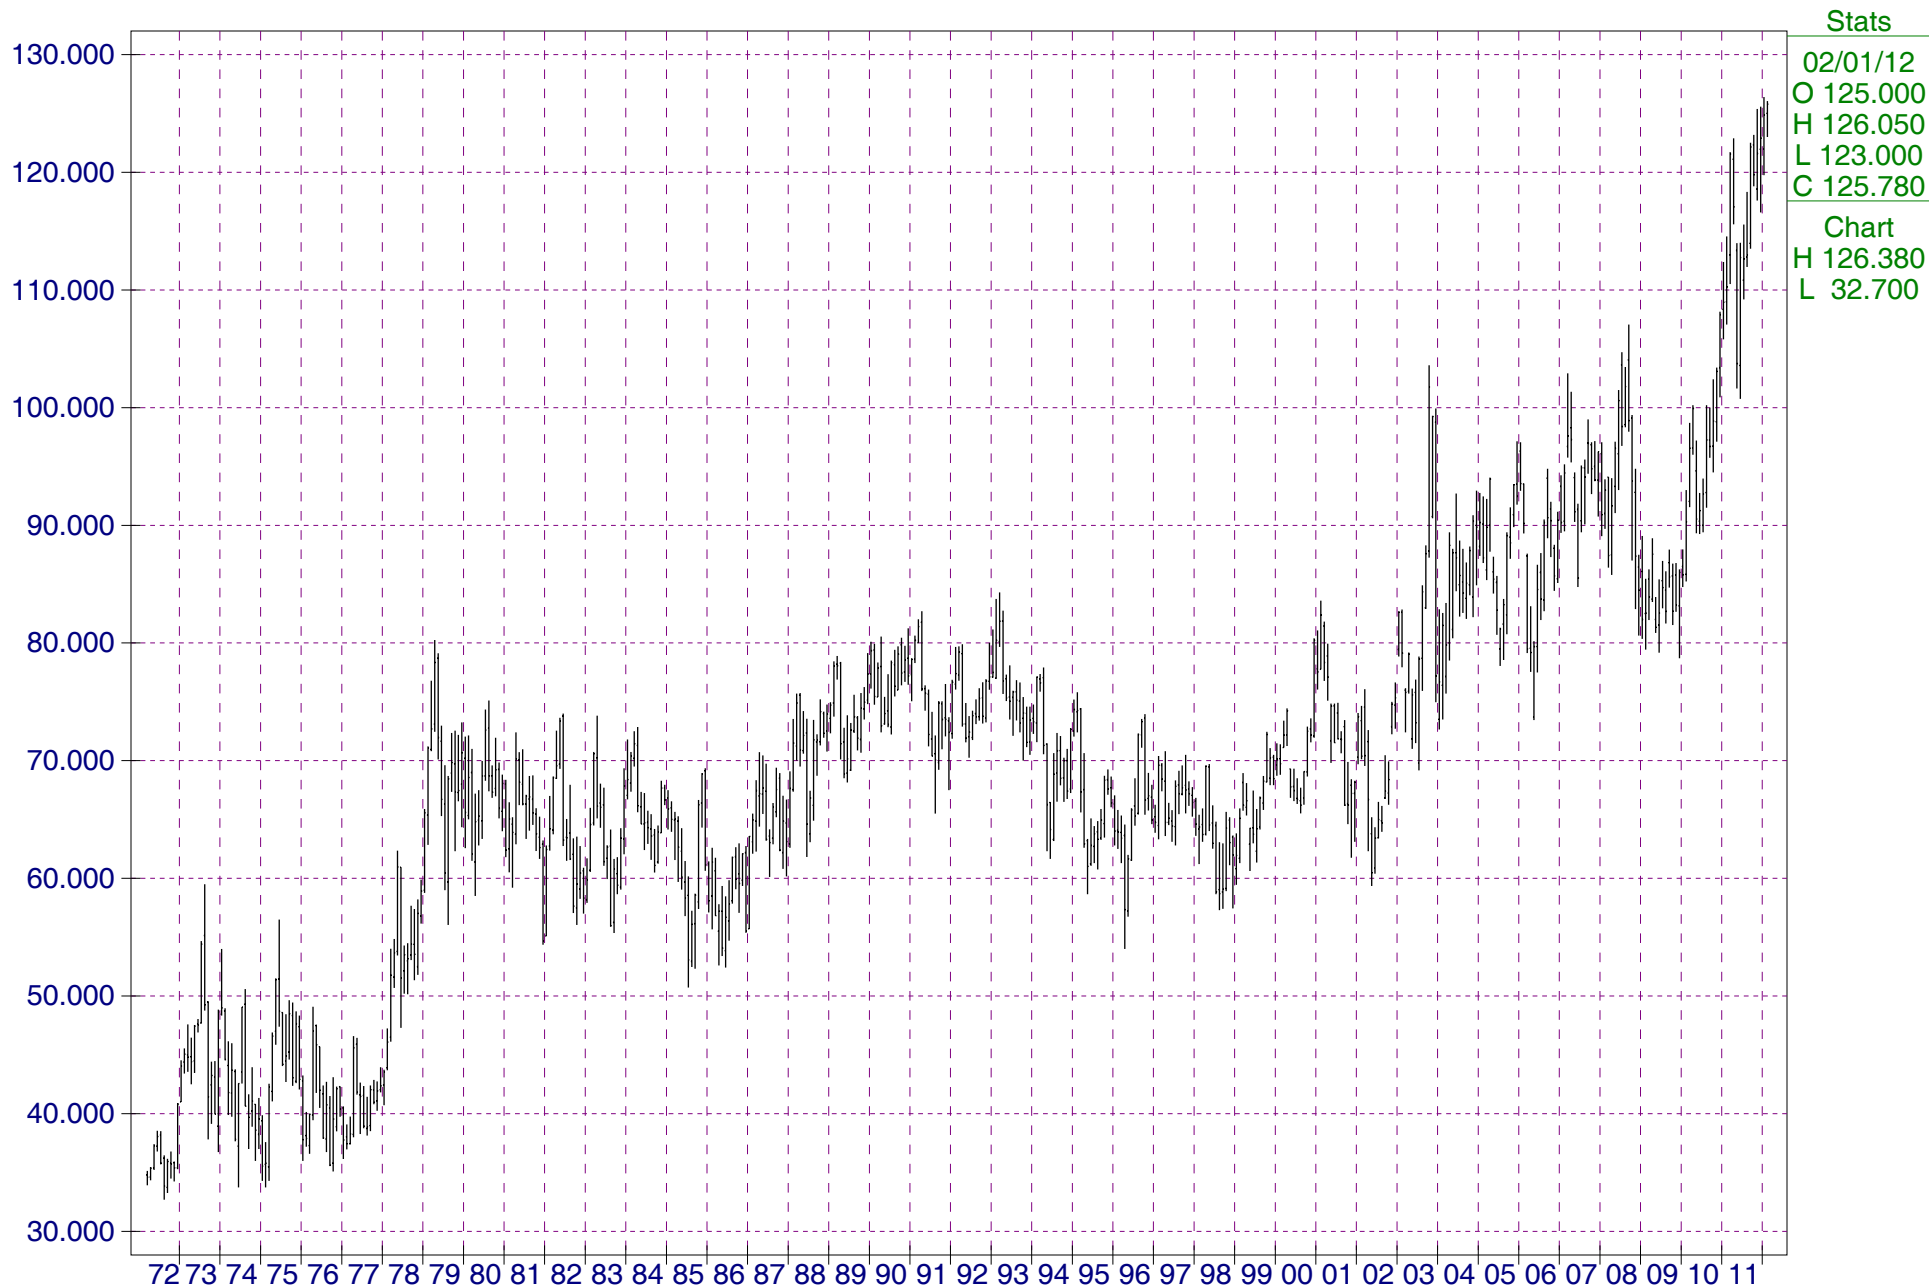

Monthly Nearby Live Cattle(CME)

Stats
02/01/12
O 125.000
H 126.050
L 123.000
C 125.780

Chart
H 126.380
L 32.700

Monthly Nearby Feeder Cattle(CME)

Stats

02/01/12
O 155.500
H 156.200
L 153.550
C 155.280

Chart

H 156.200
L 25.370

Monthly Nearby Lean Hogs(CME)

Stats

02/01/12
O 87.730
H 88.200
L 86.100
C 86.280

Chart

H 107.480
L 20.700

Monthly Nearby Class III Milk(CME)

Stats	
O	17.08
H	17.10
L	16.01
C	16.06
Chart	
H	21.75
L	8.37