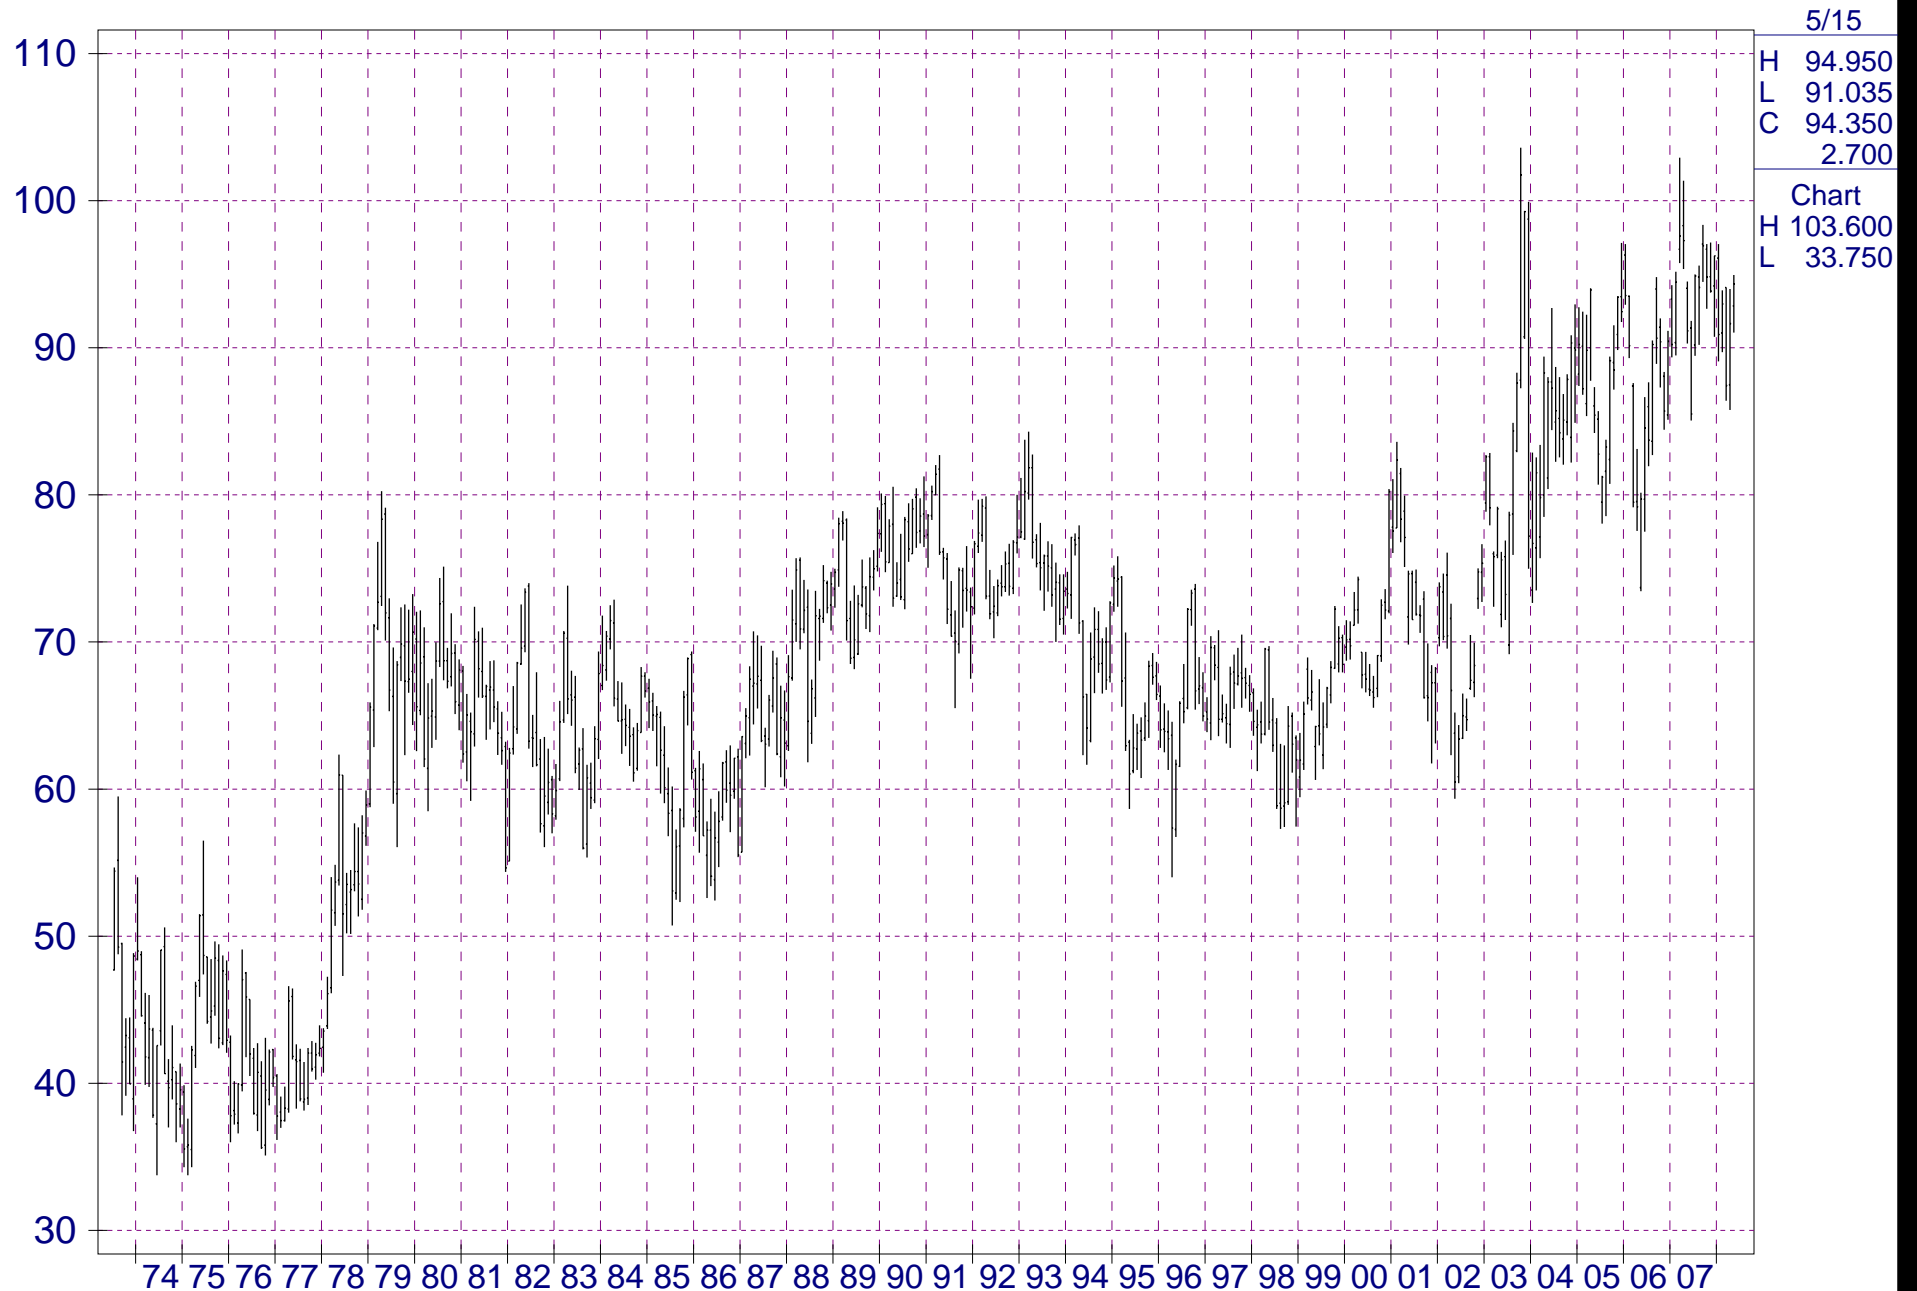

# Monthly Nearby Live Cattle(CME)

STOCKM.INI

Monthly