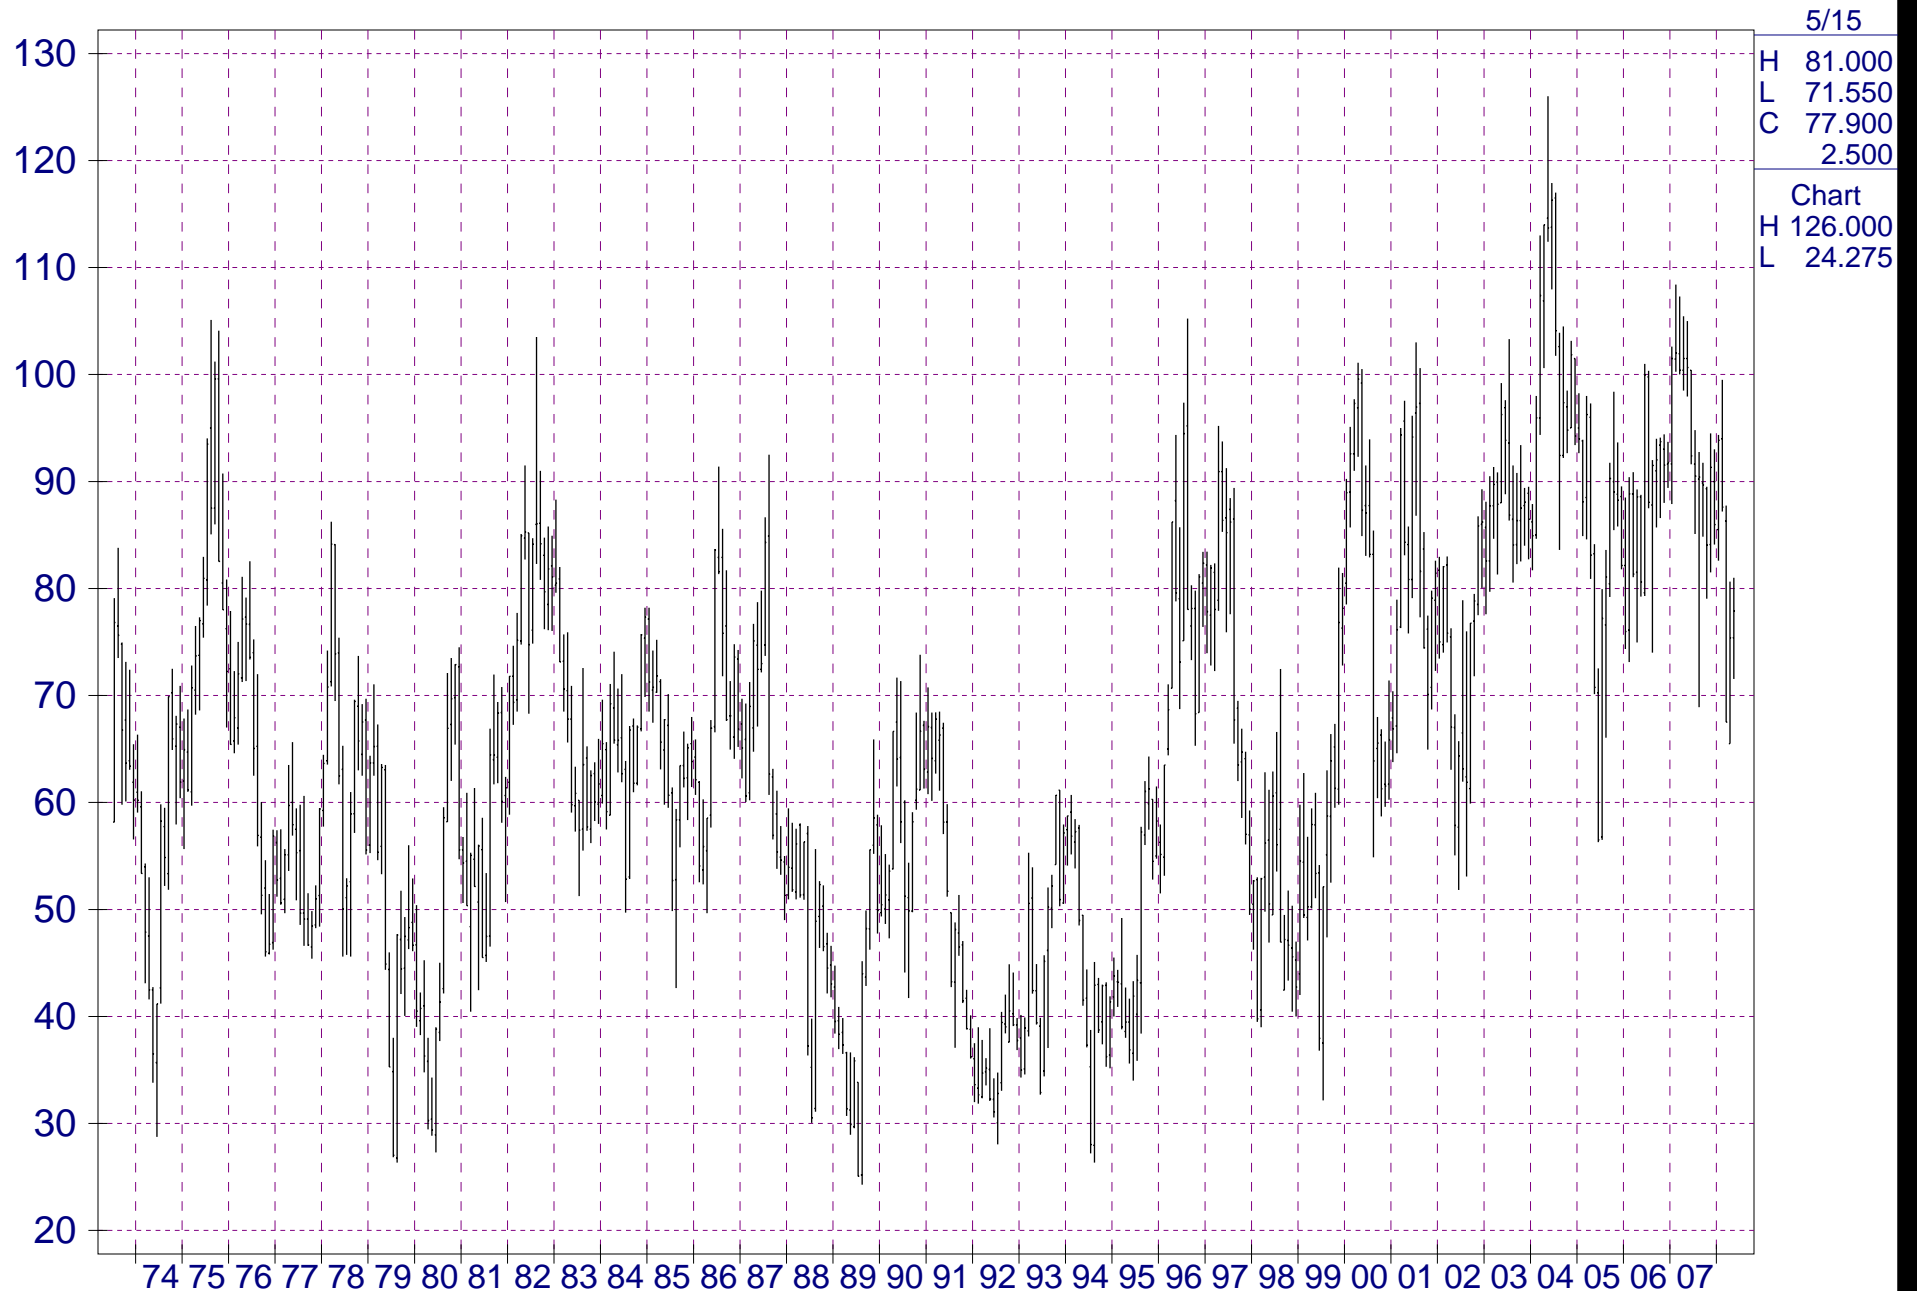

Monthly Nearby Pork Bellies(CME)

STOCKM.INI

Monthly