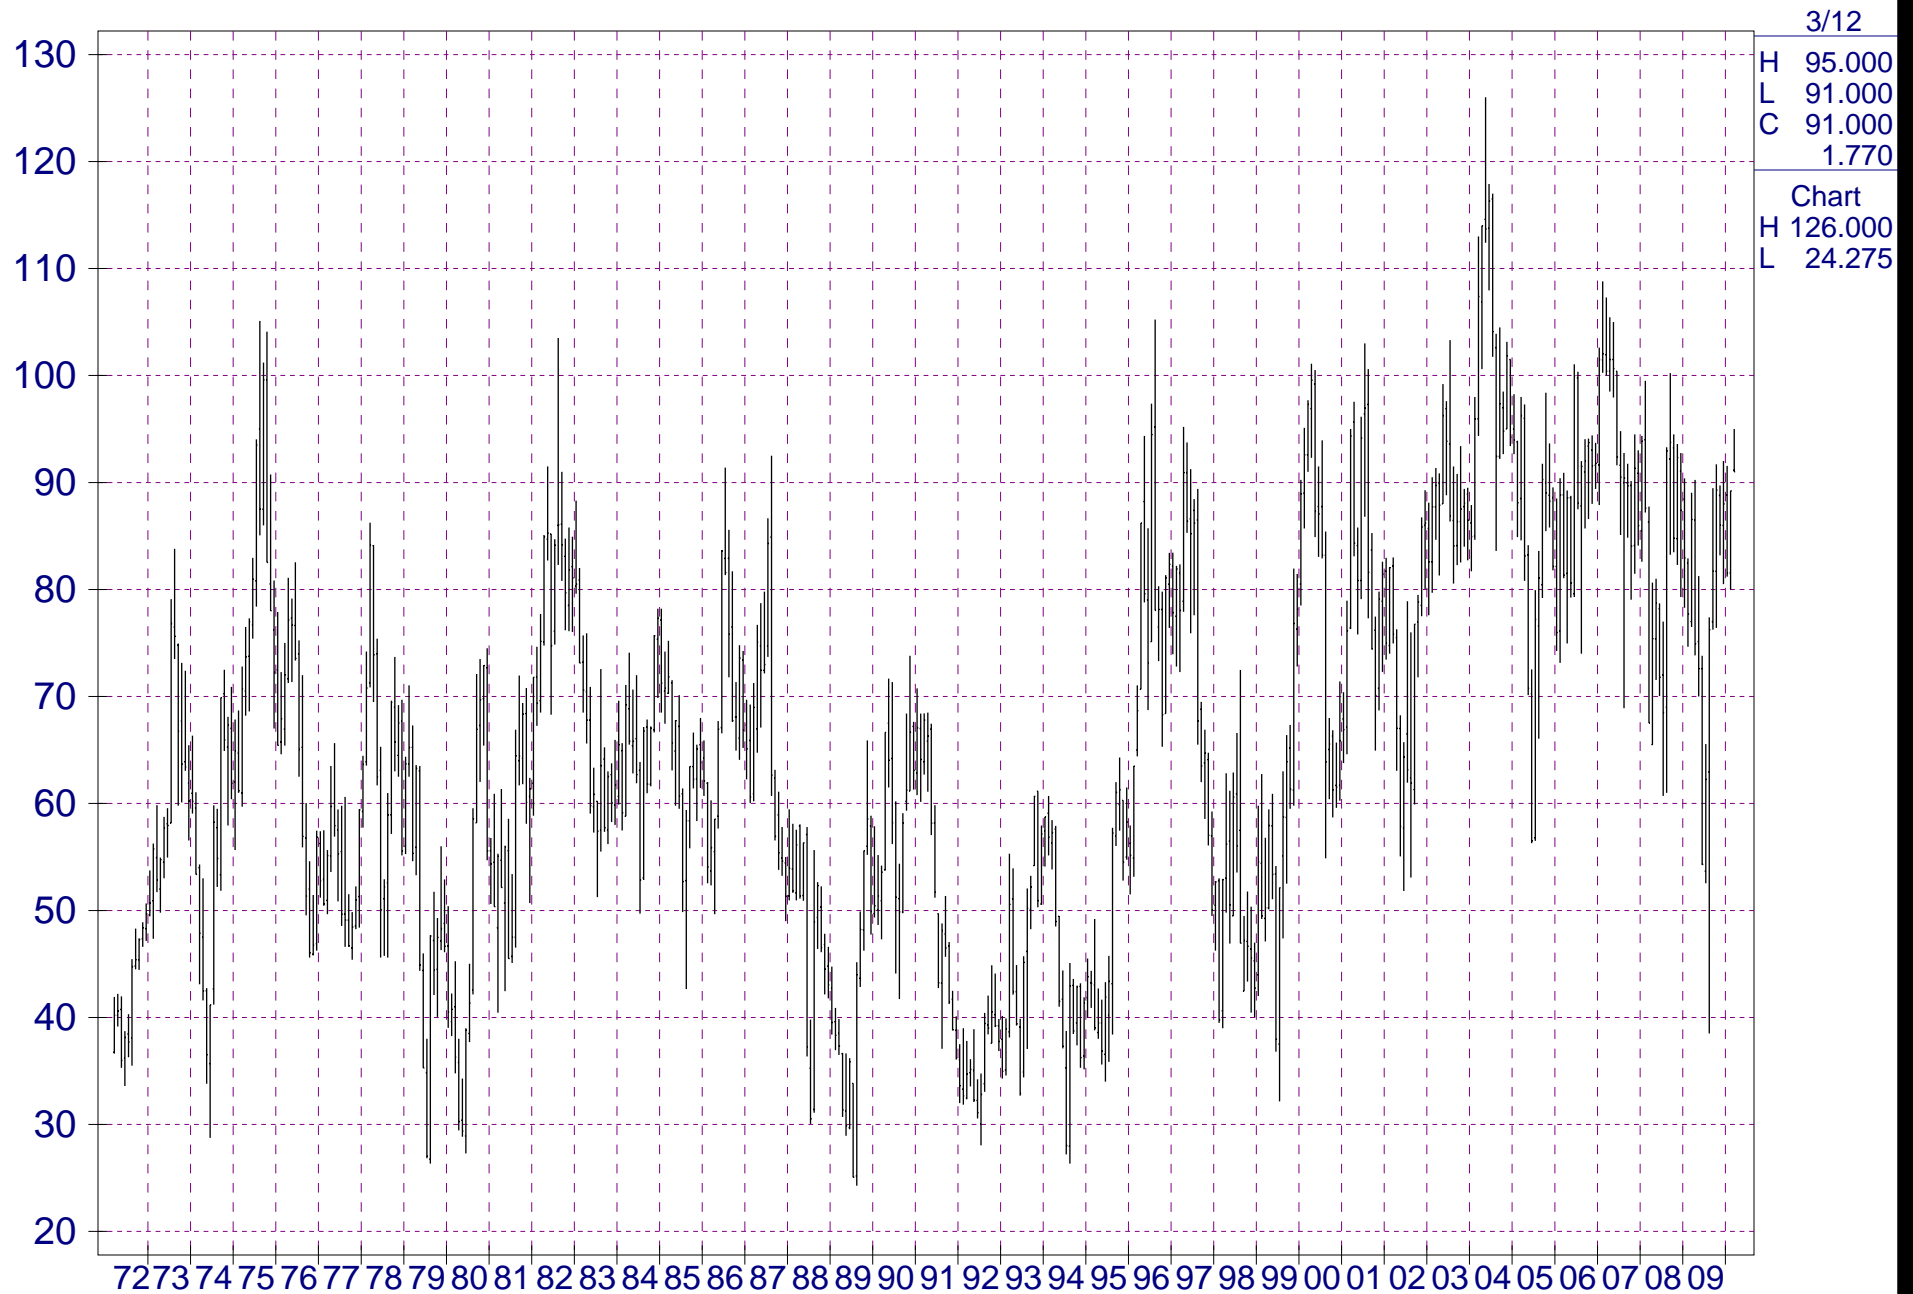

Monthly Nearby Pork Bellies(CME)

STOCKM.INI

Monthly