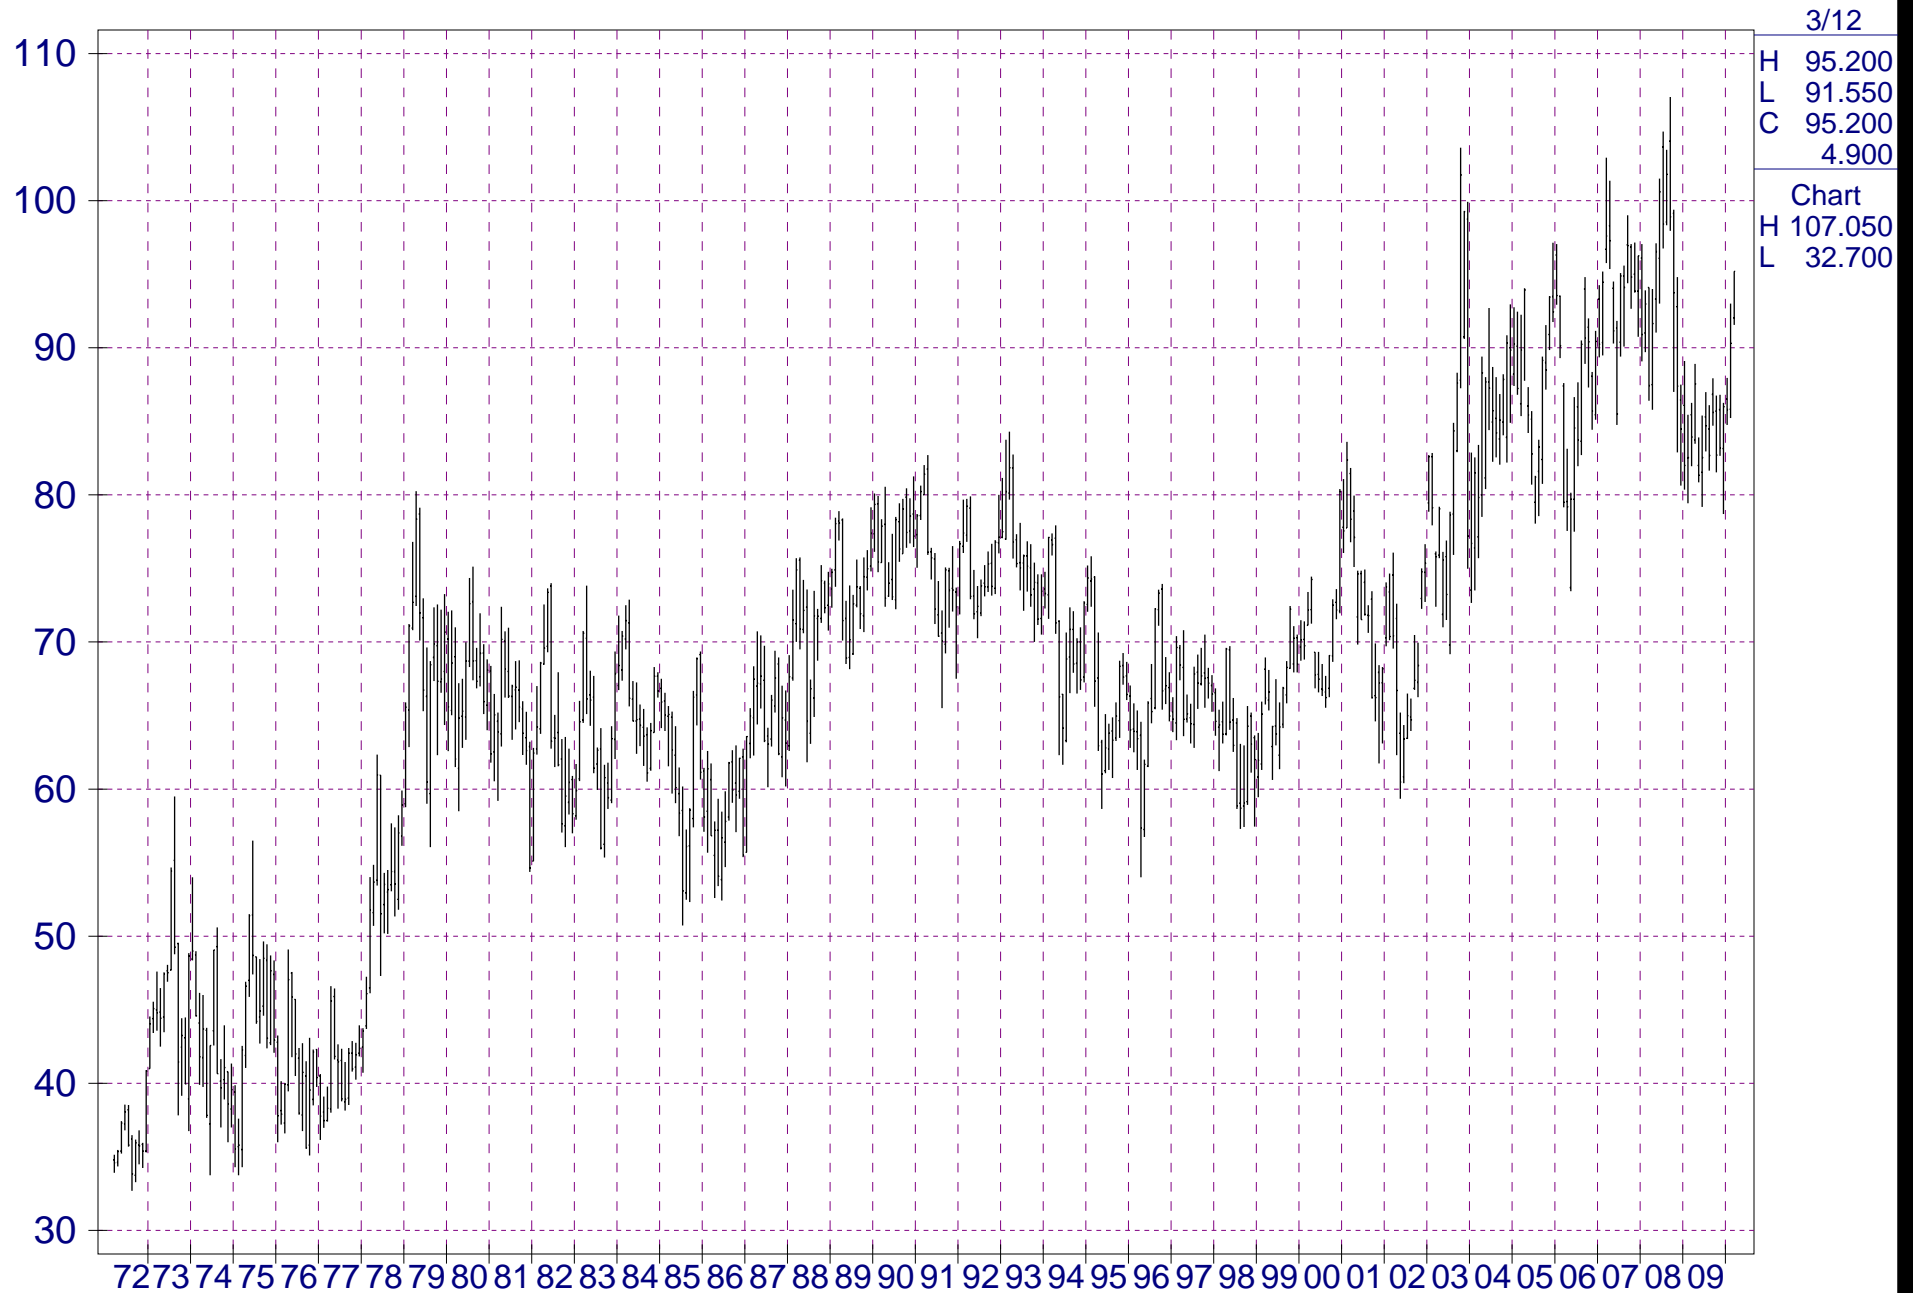

# Monthly Nearby Live Cattle(CME)

STOCKM.INI

Monthly