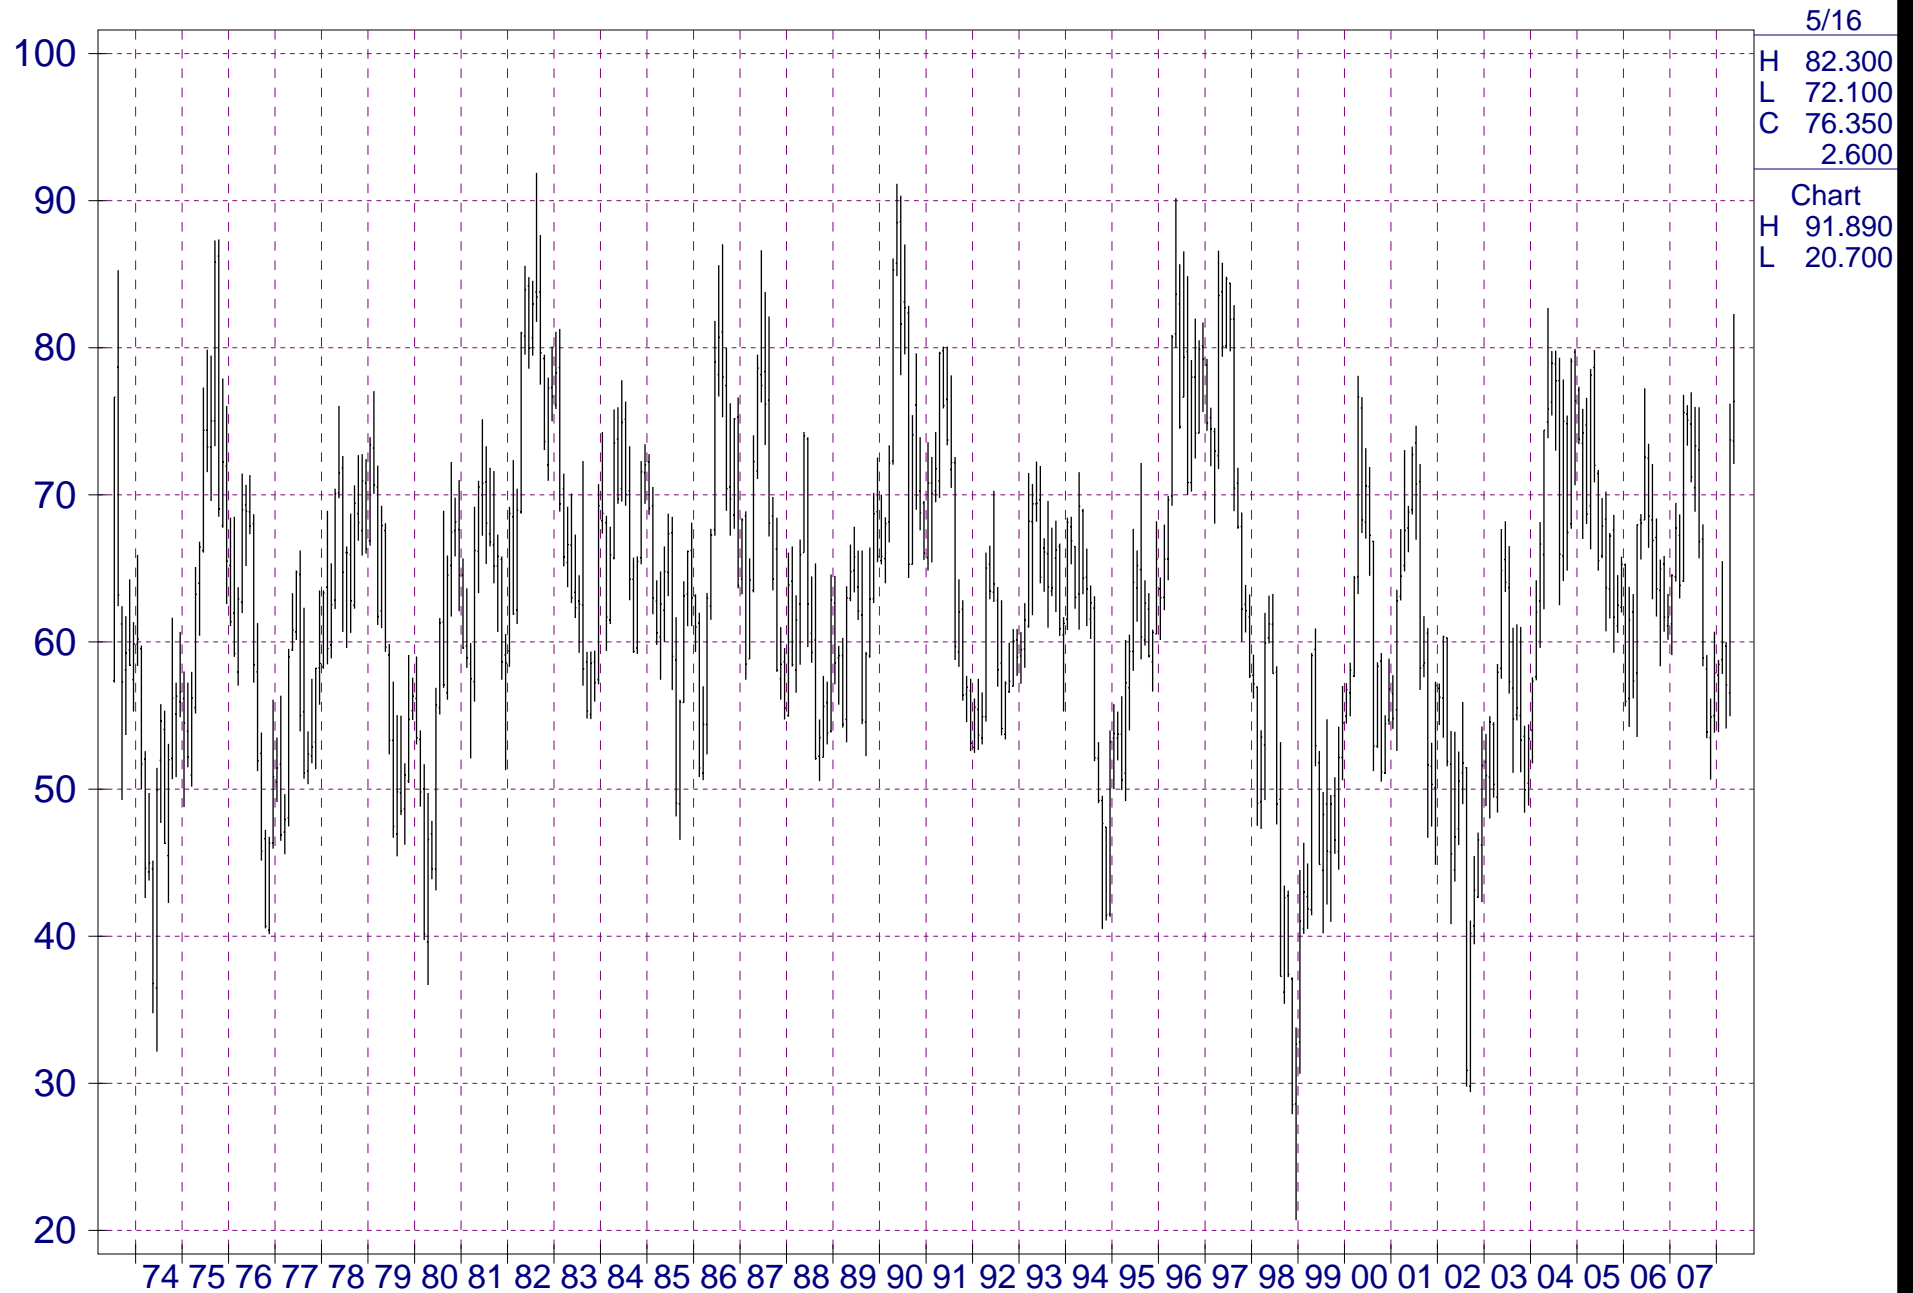

Monthly Nearby Lean Hogs(CME)

STOCKM.INI

Monthly