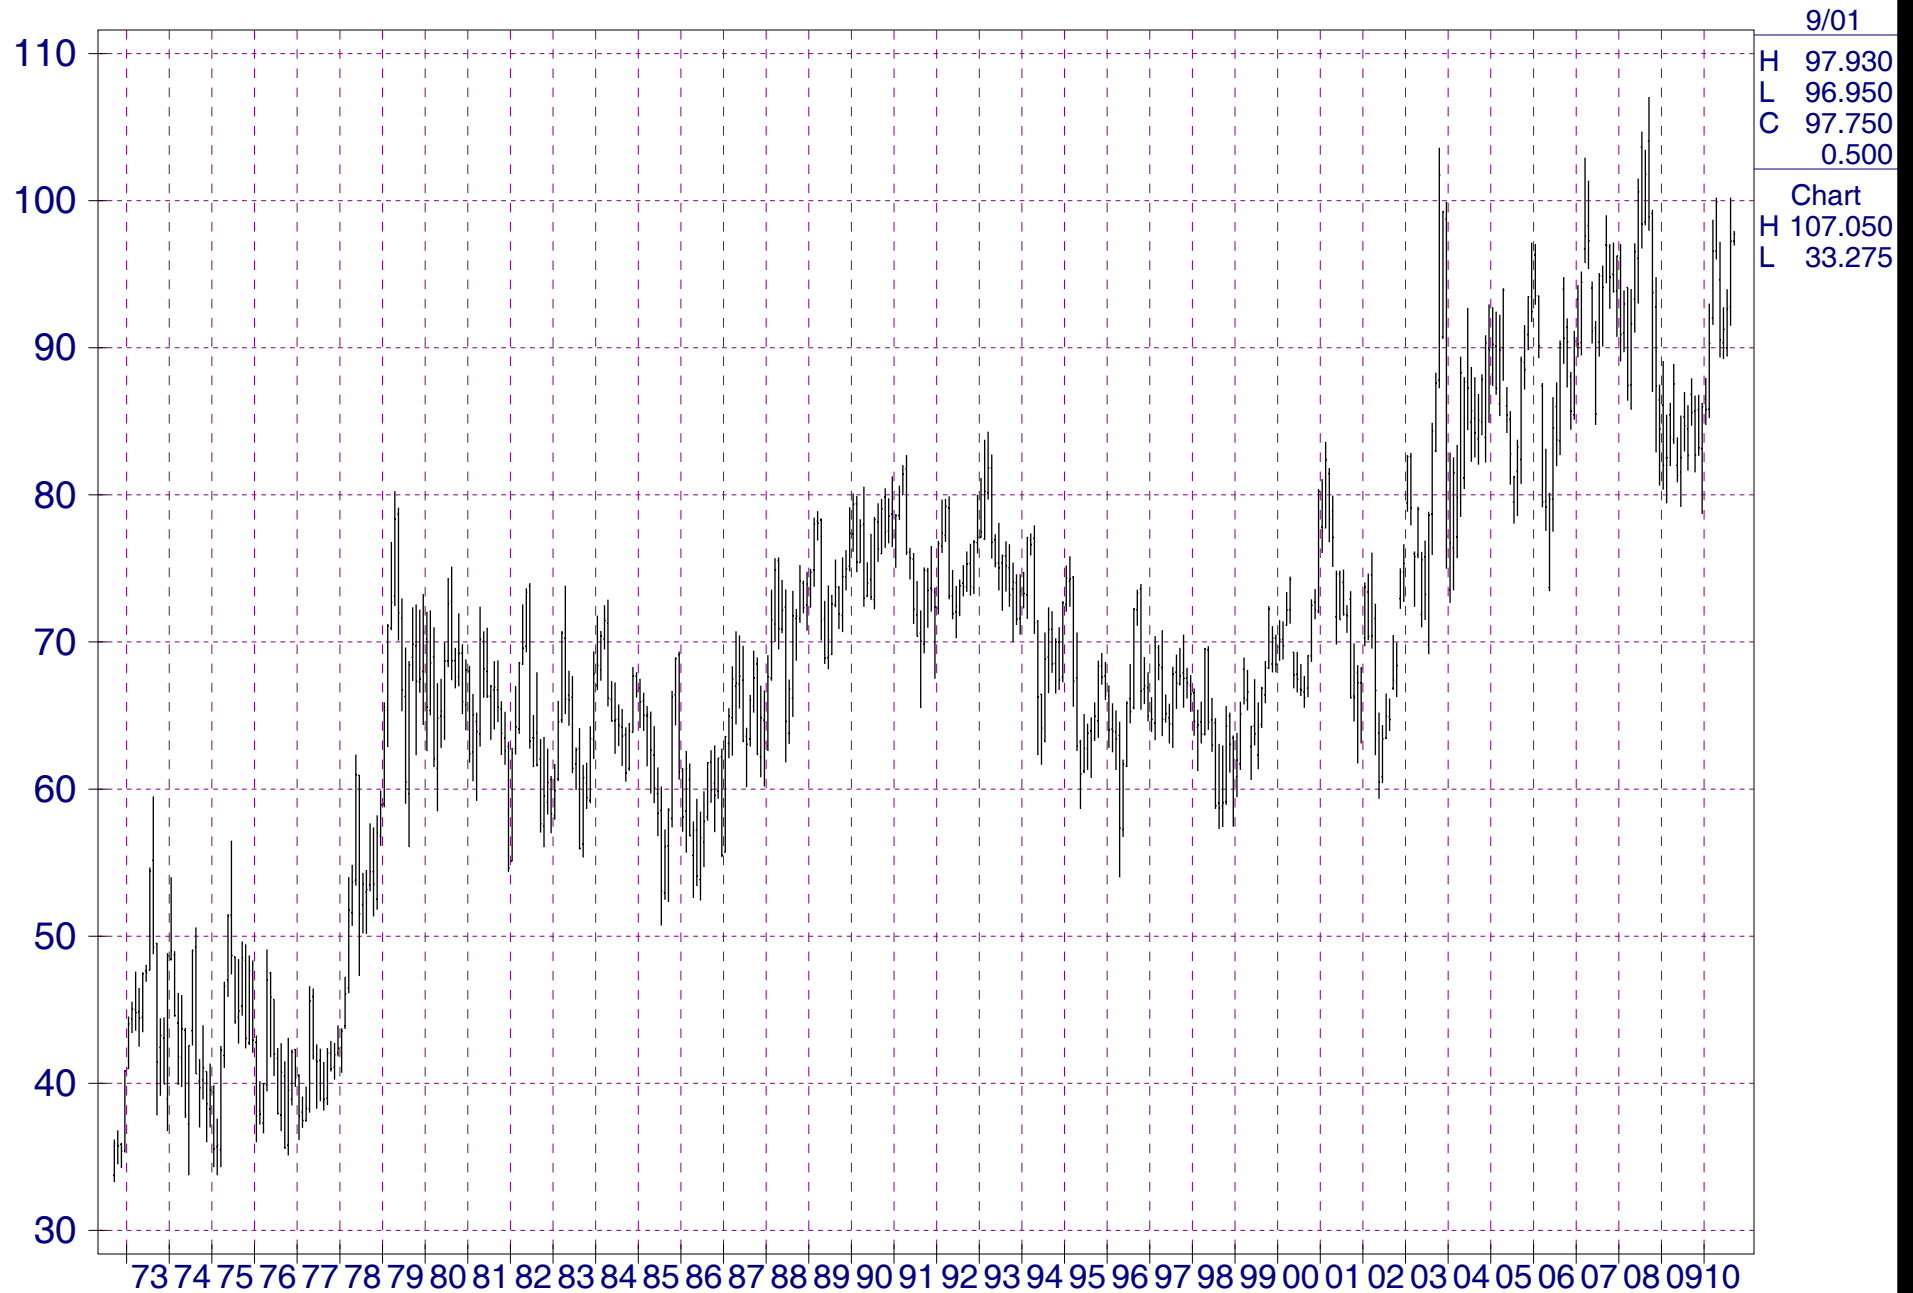

Monthly Nearby Live Cattle(CME)

STOCKM.INI

Monthly