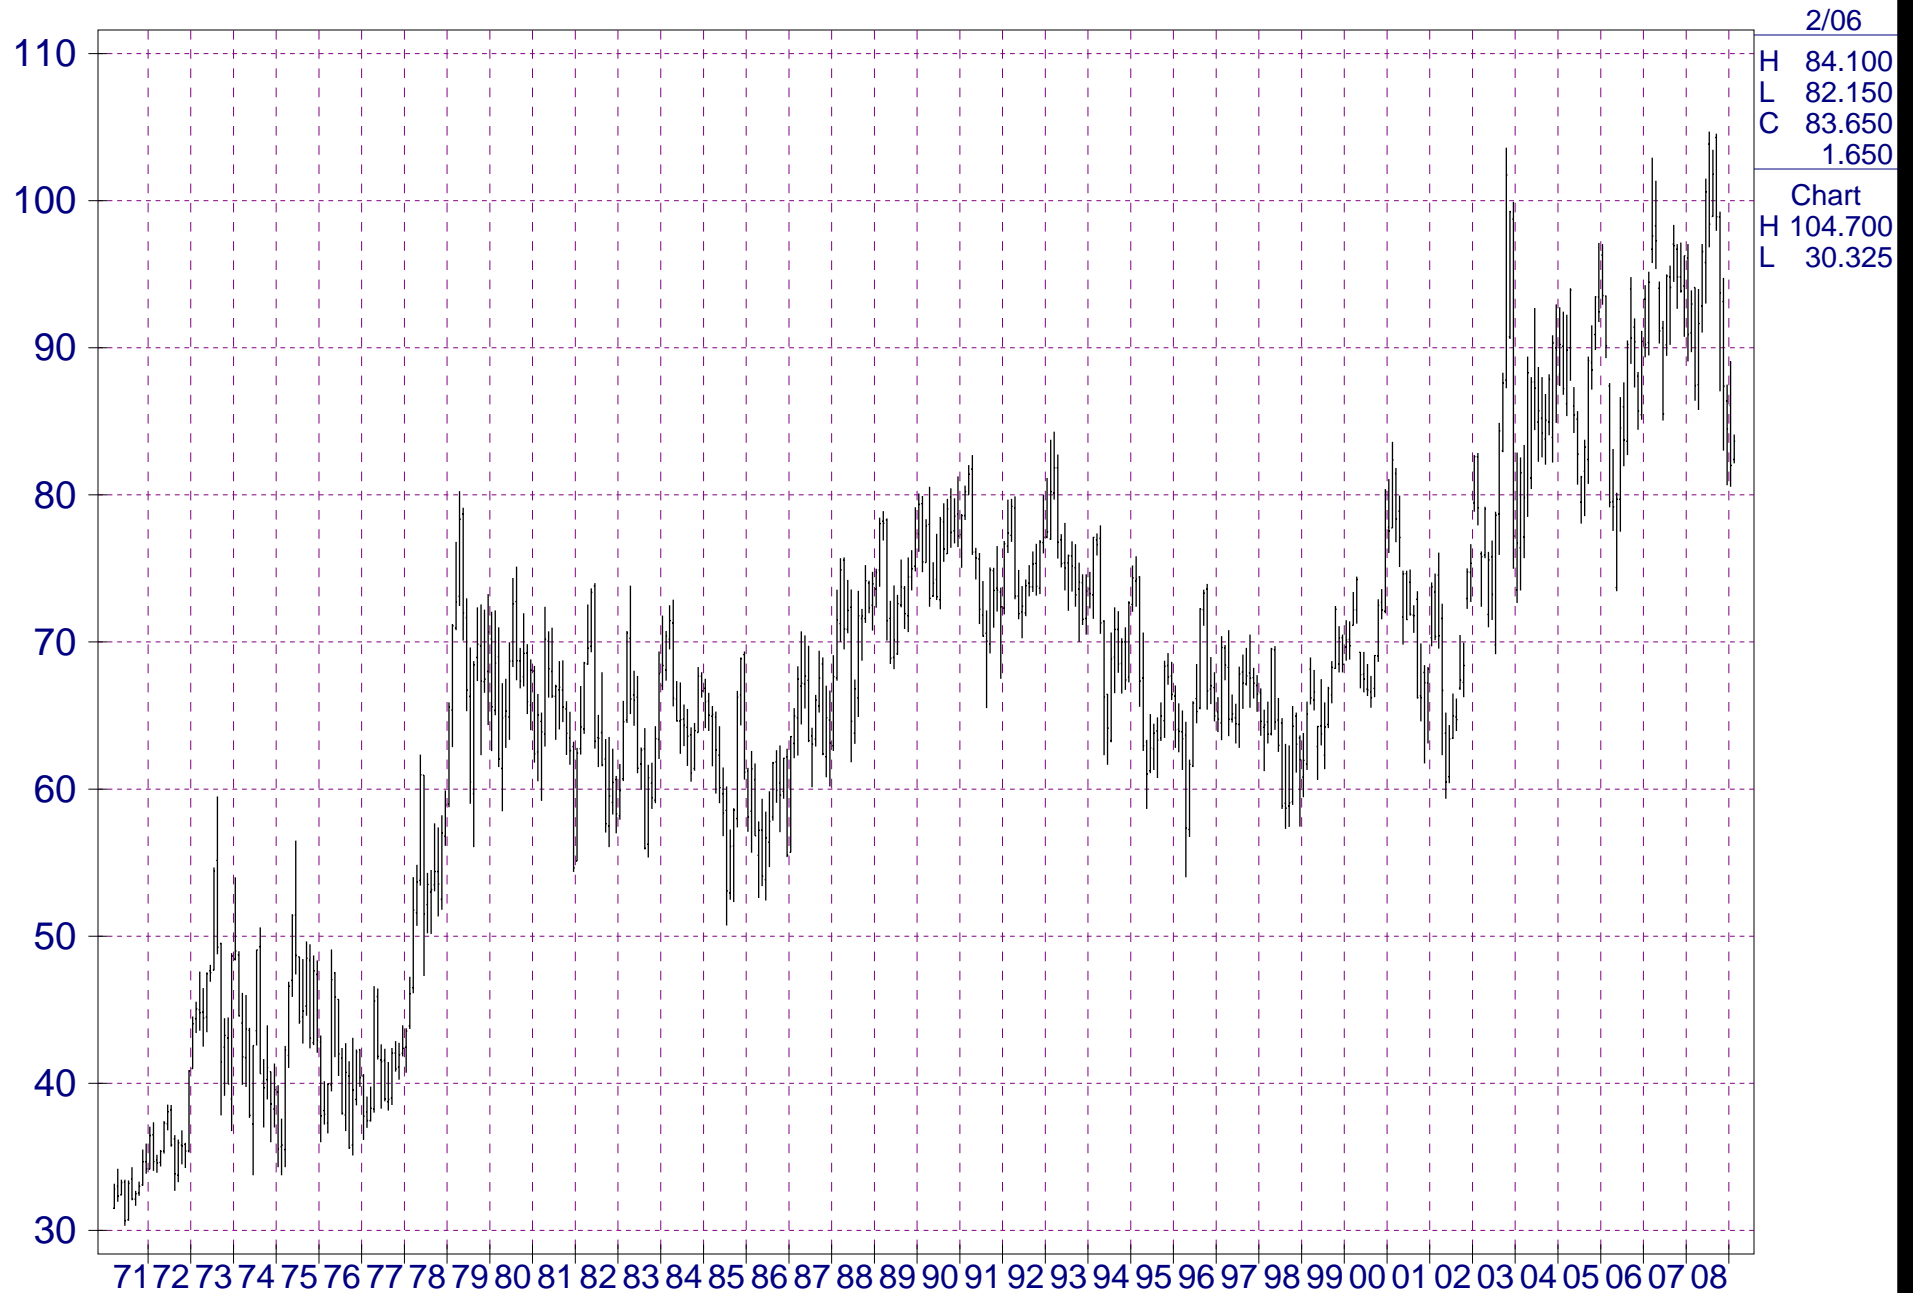

Monthly Nearby Live Cattle(CME)

STOCKM.INI

Monthly