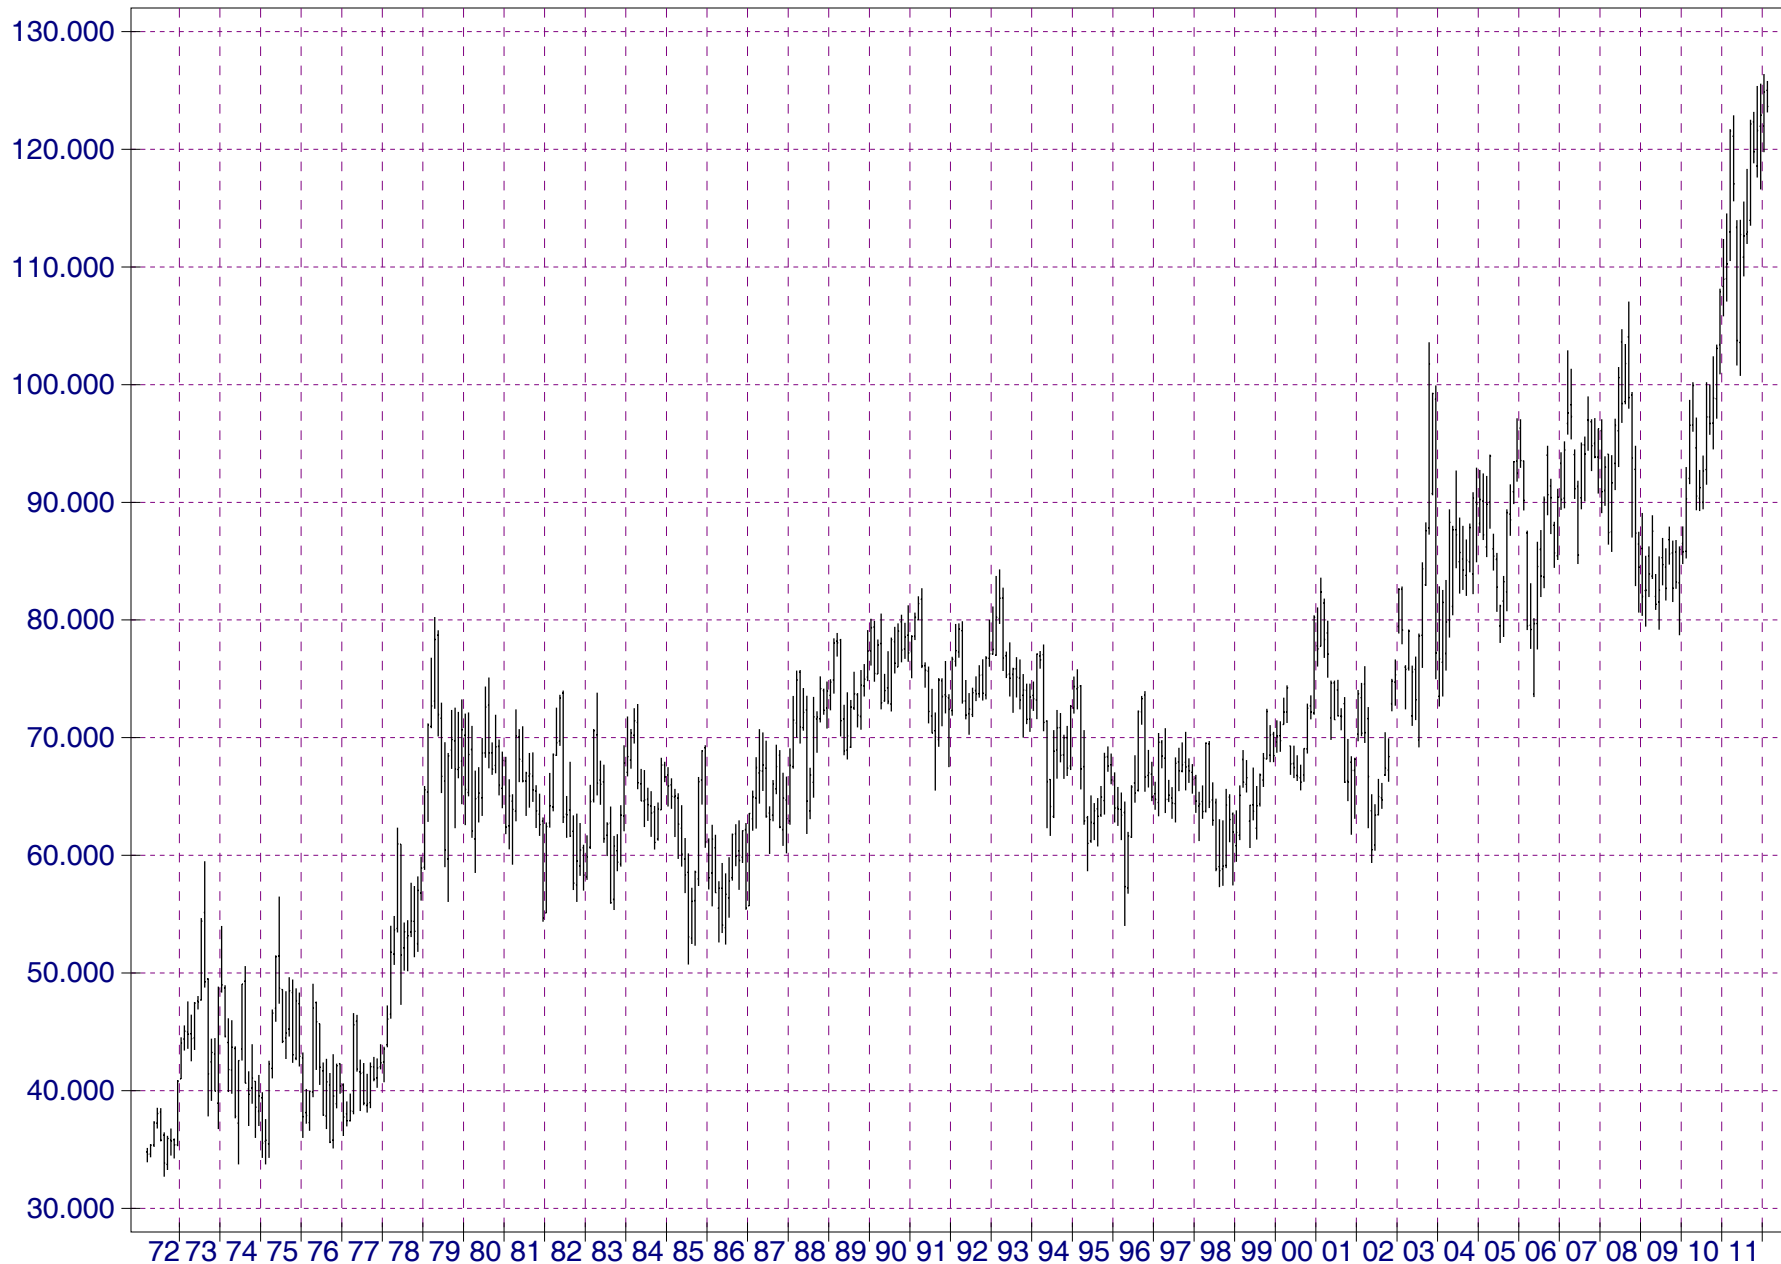

Monthly Nearby Live Cattle(CME)

Stats

02/01/12
O 125.000
H 125.800
L 123.130
C 123.630

Chart

H 126.380
L 32.700