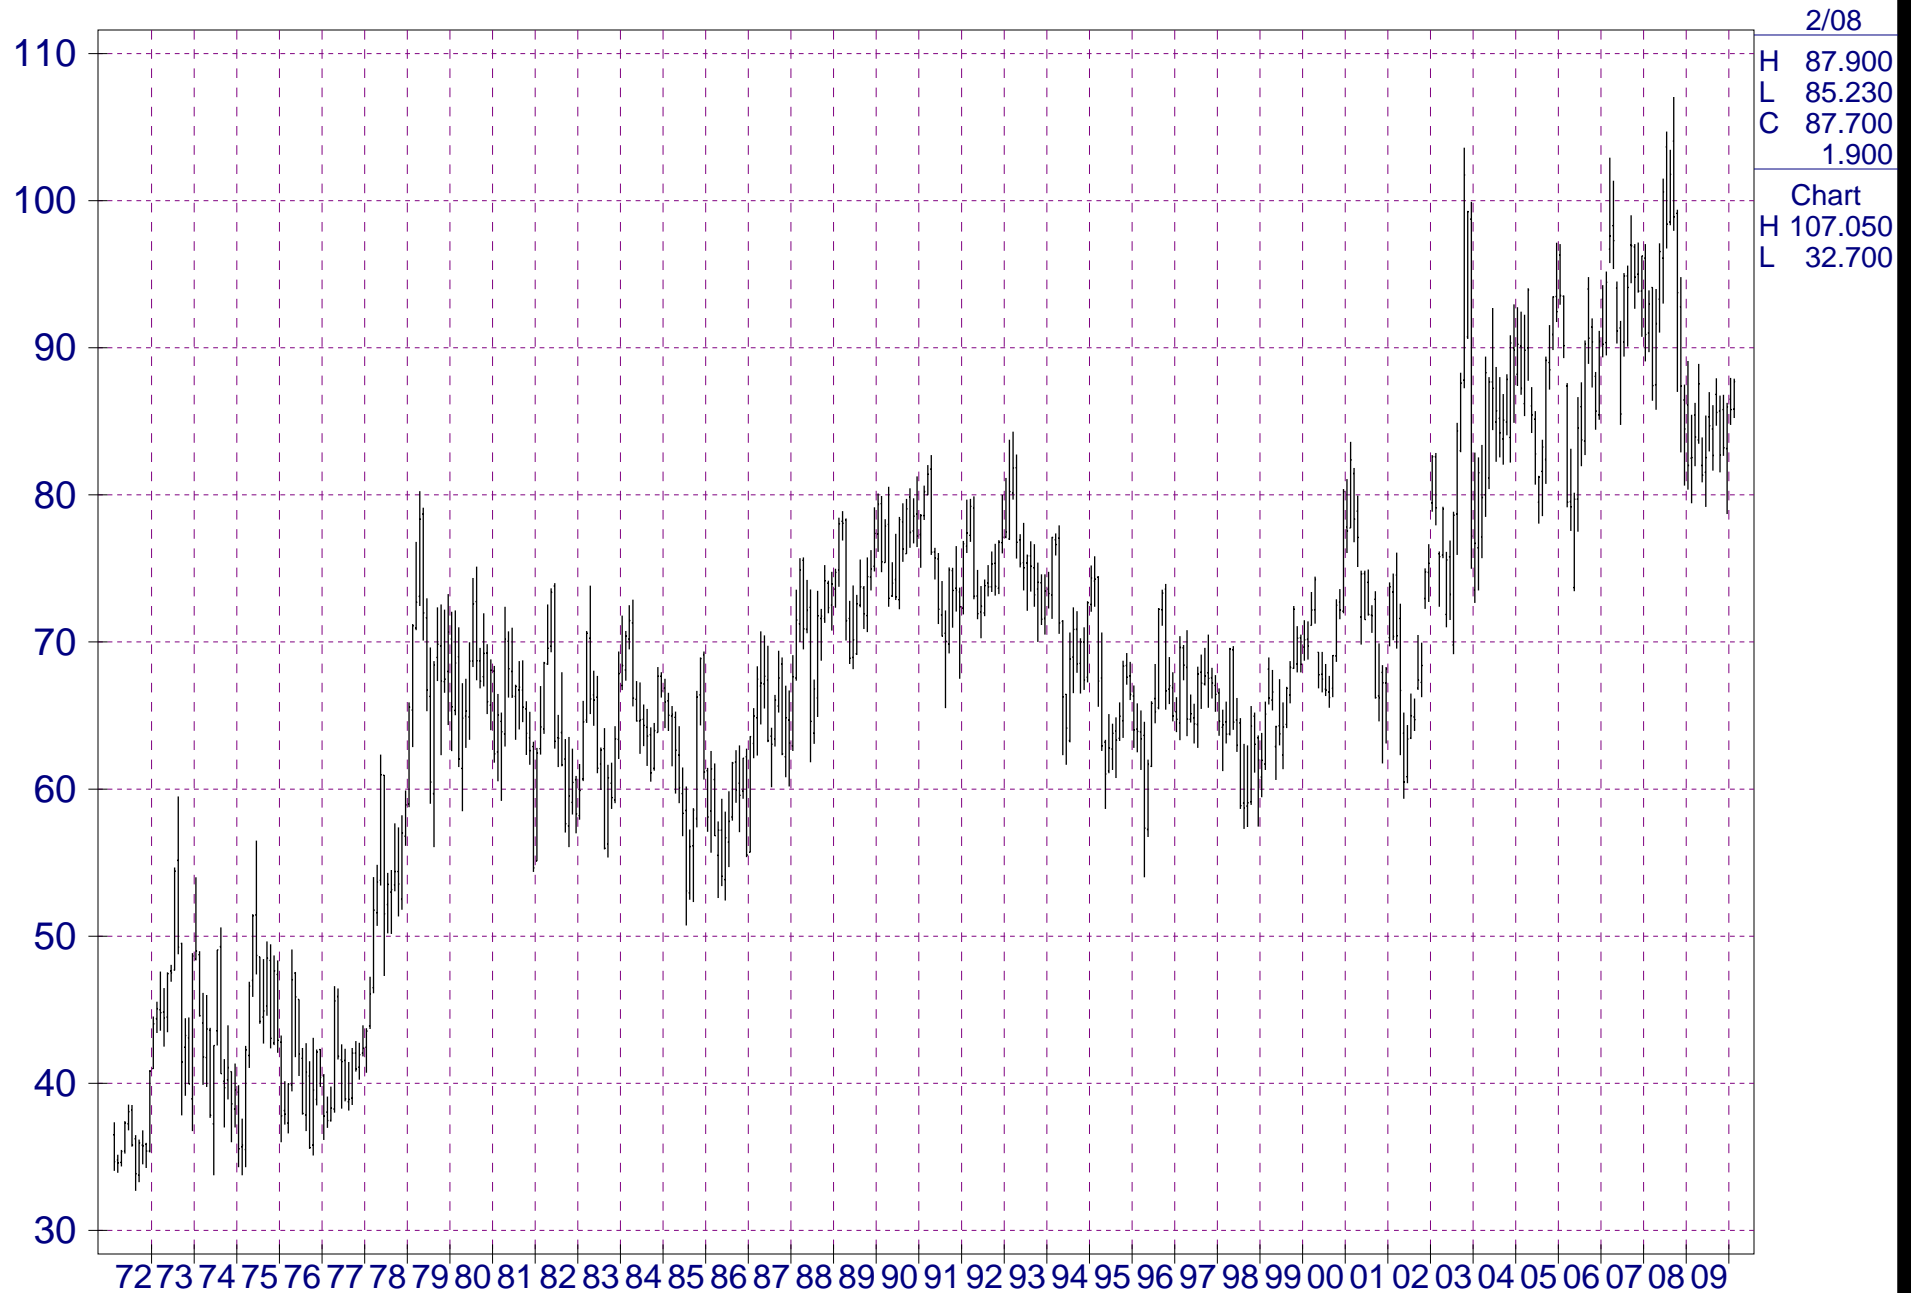

Monthly Nearby Live Cattle(CME)

STOCKM.INI

Monthly