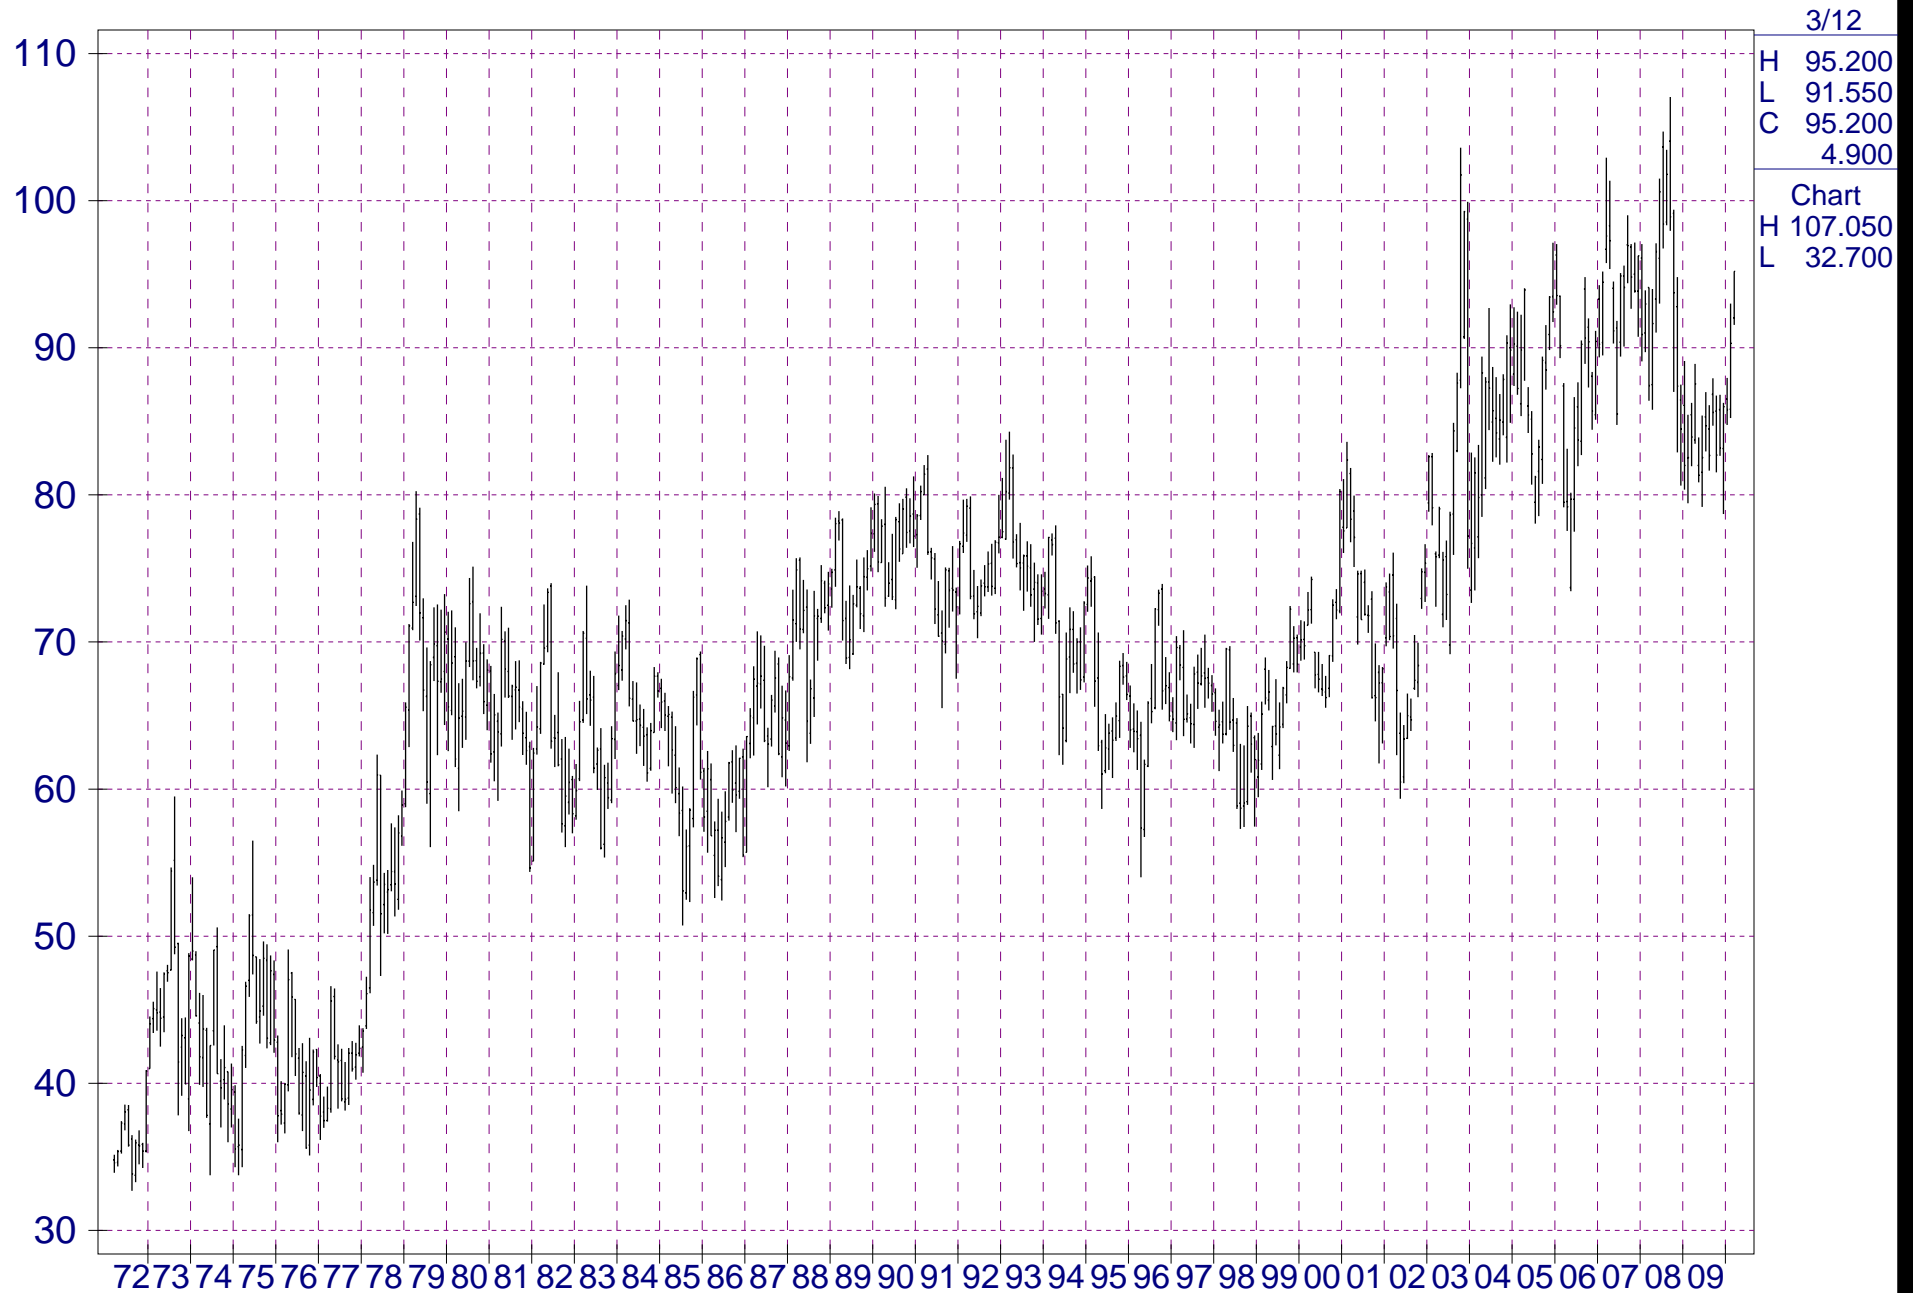

Monthly Nearby Live Cattle(CME)

STOCKM.INI

Monthly