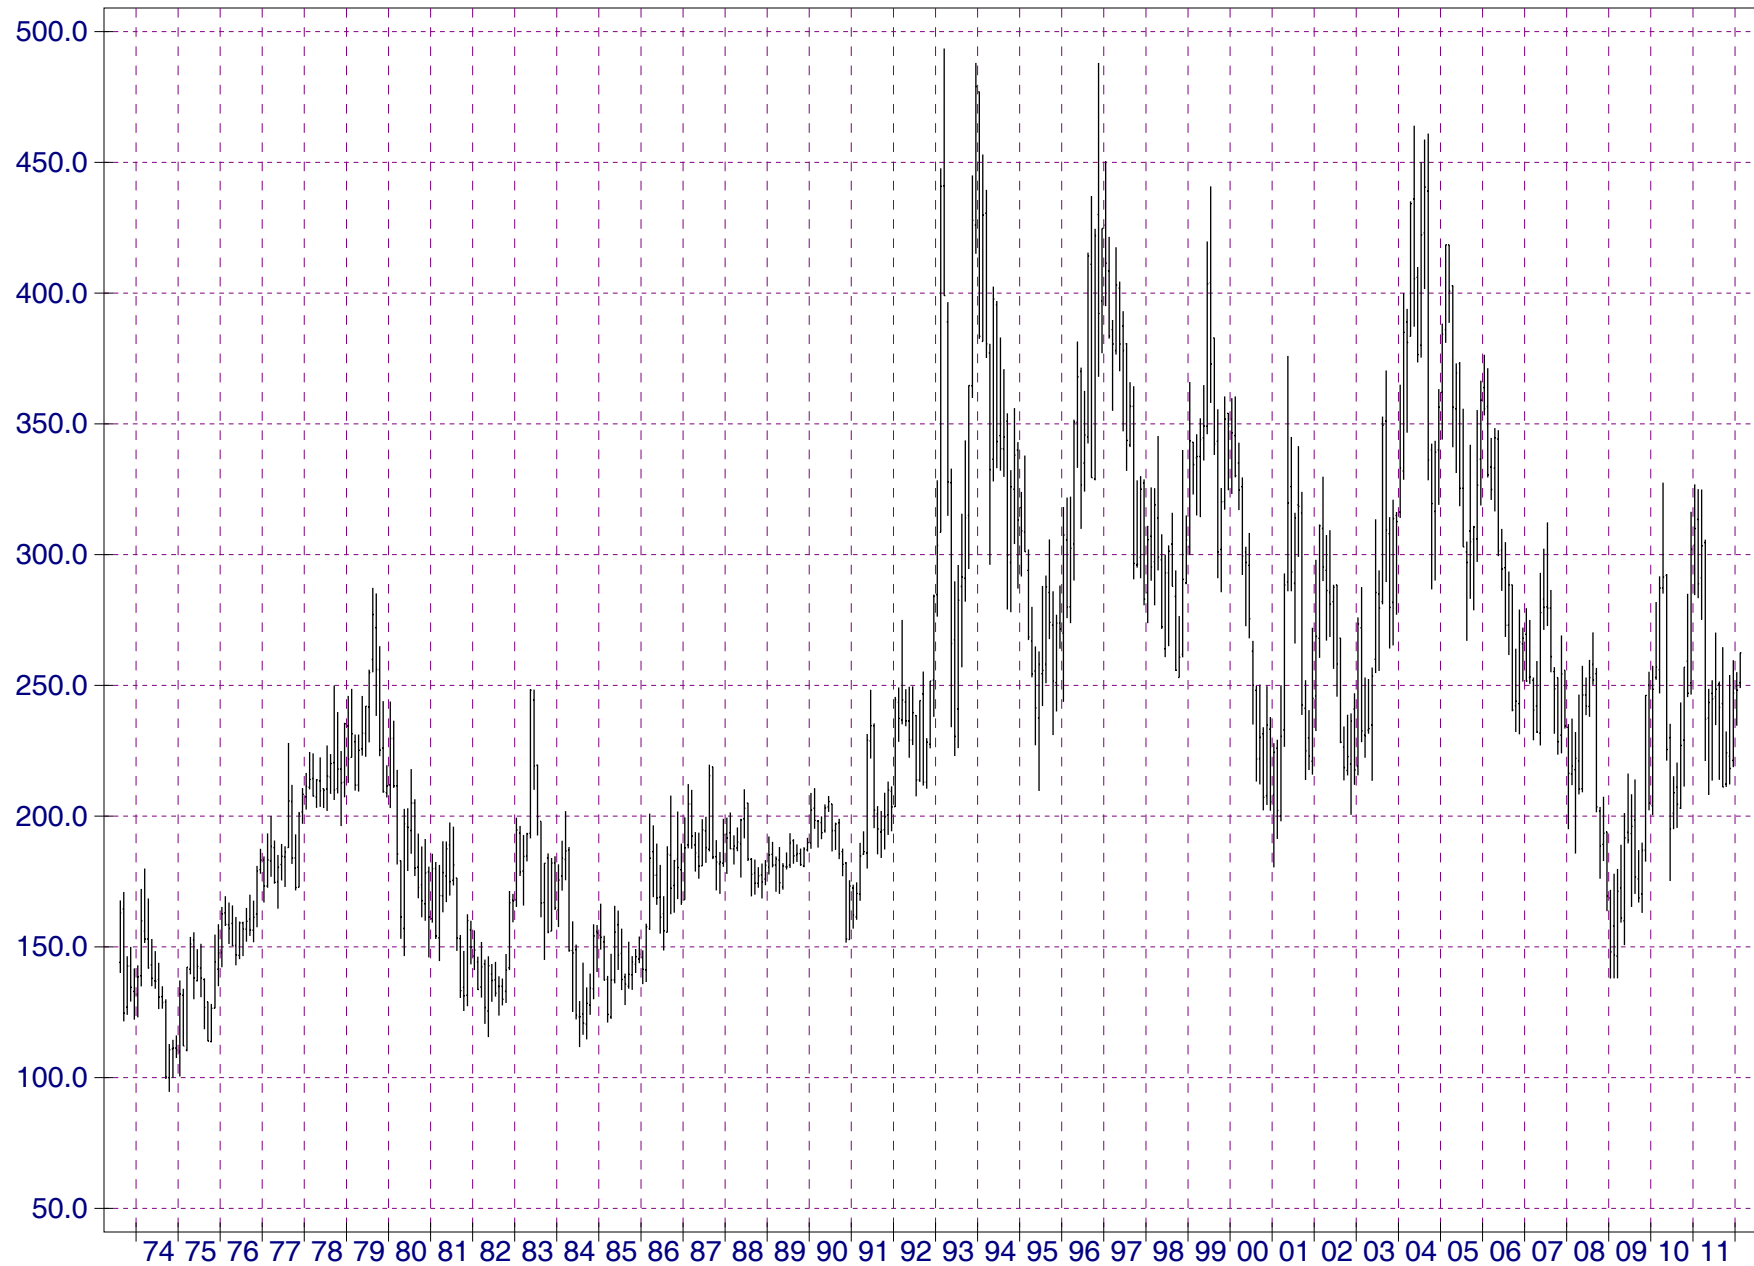

Monthly Nearby Lumber(CME)

Stats	
02/01/12	
O	251.0
H	262.5
L	249.0
C	262.5
Chart	
H	493.5
L	94.6