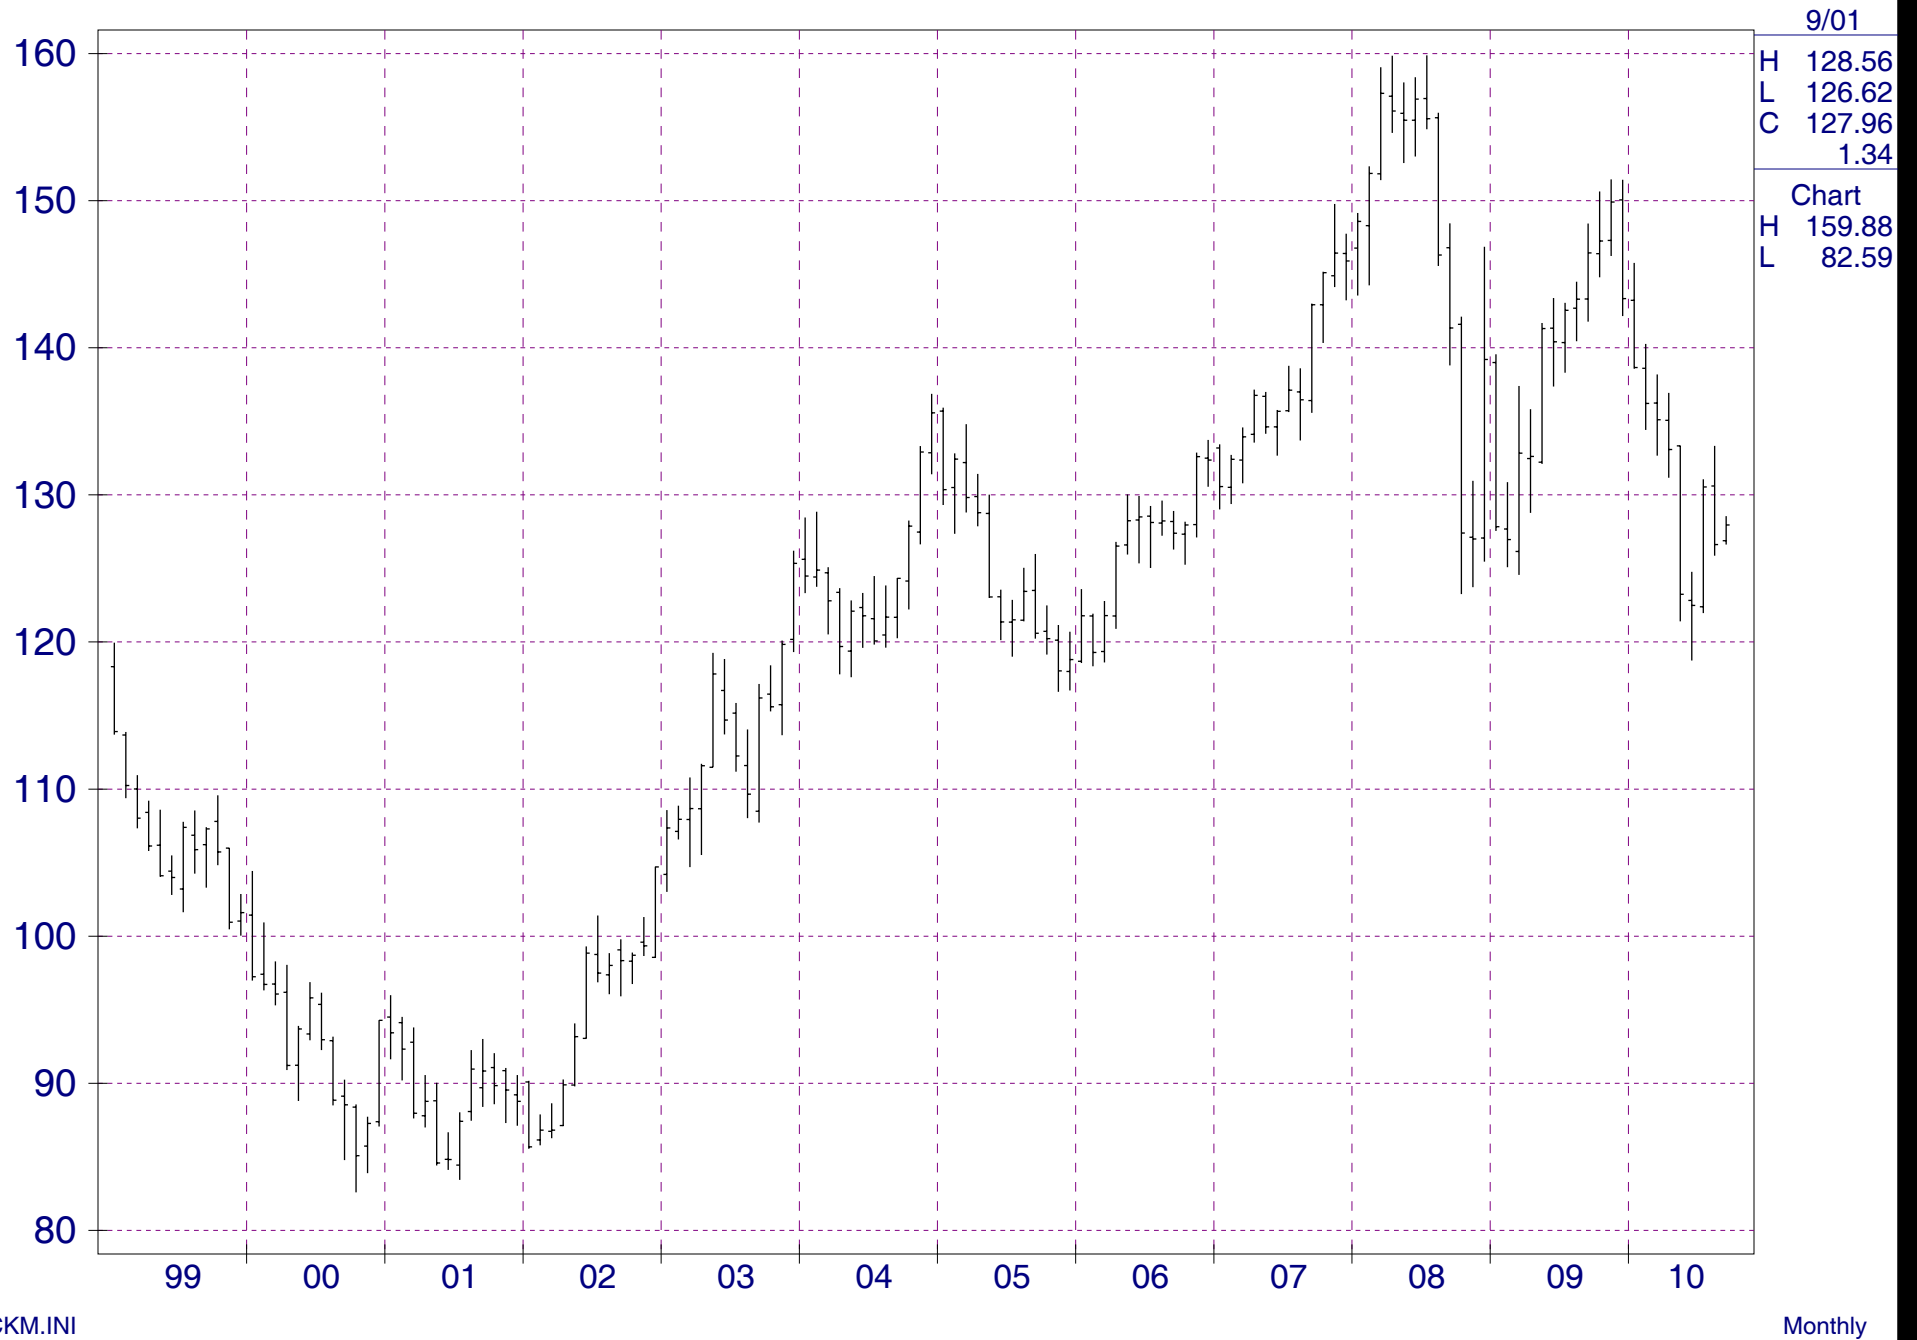

# Monthly Nearby EuroFX(CME)

STOCKM.INI

Monthly