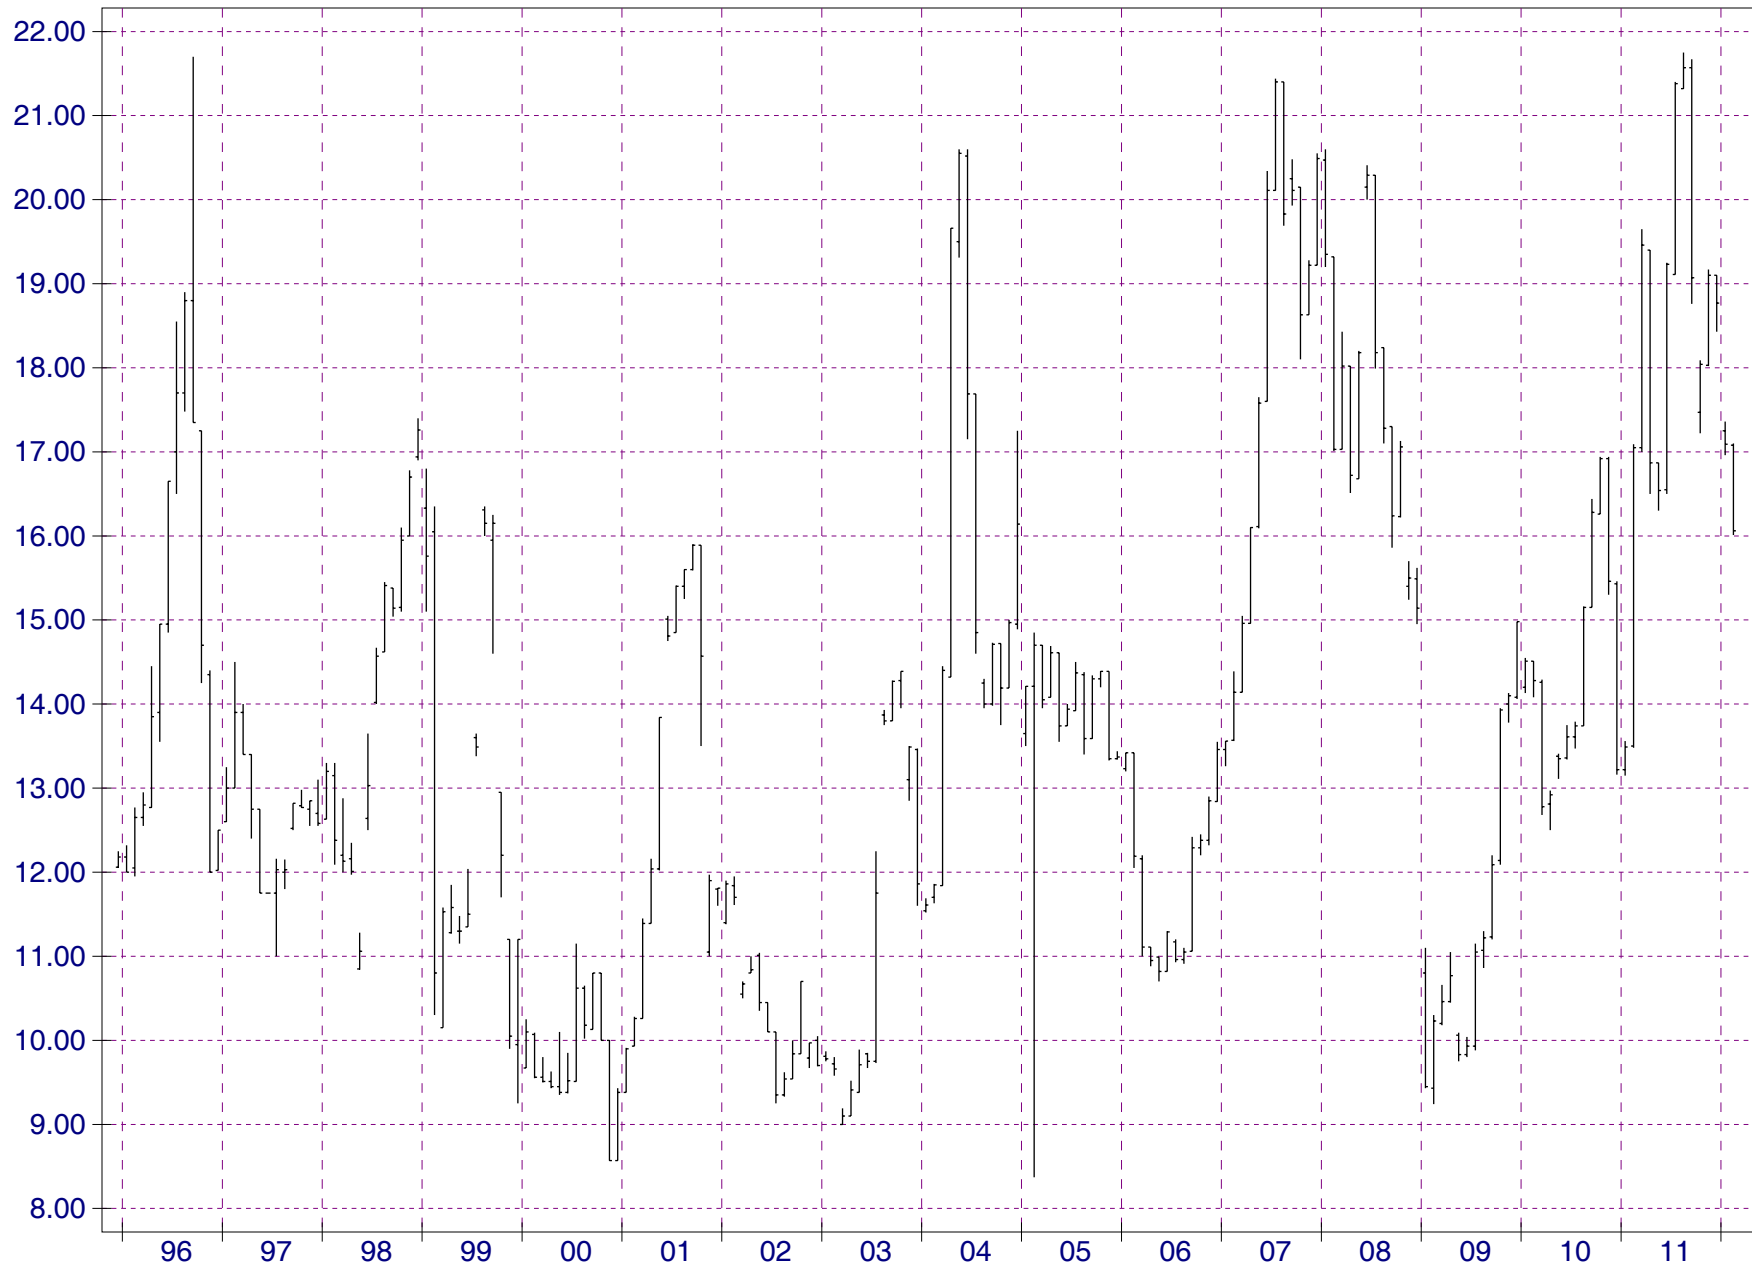

# Monthly Nearby Class III Milk(CME)

**Stats**

02/01/12  
O 17.08  
H 17.10  
L 16.01  
C 16.06

**Chart**

H 21.75  
L 8.37