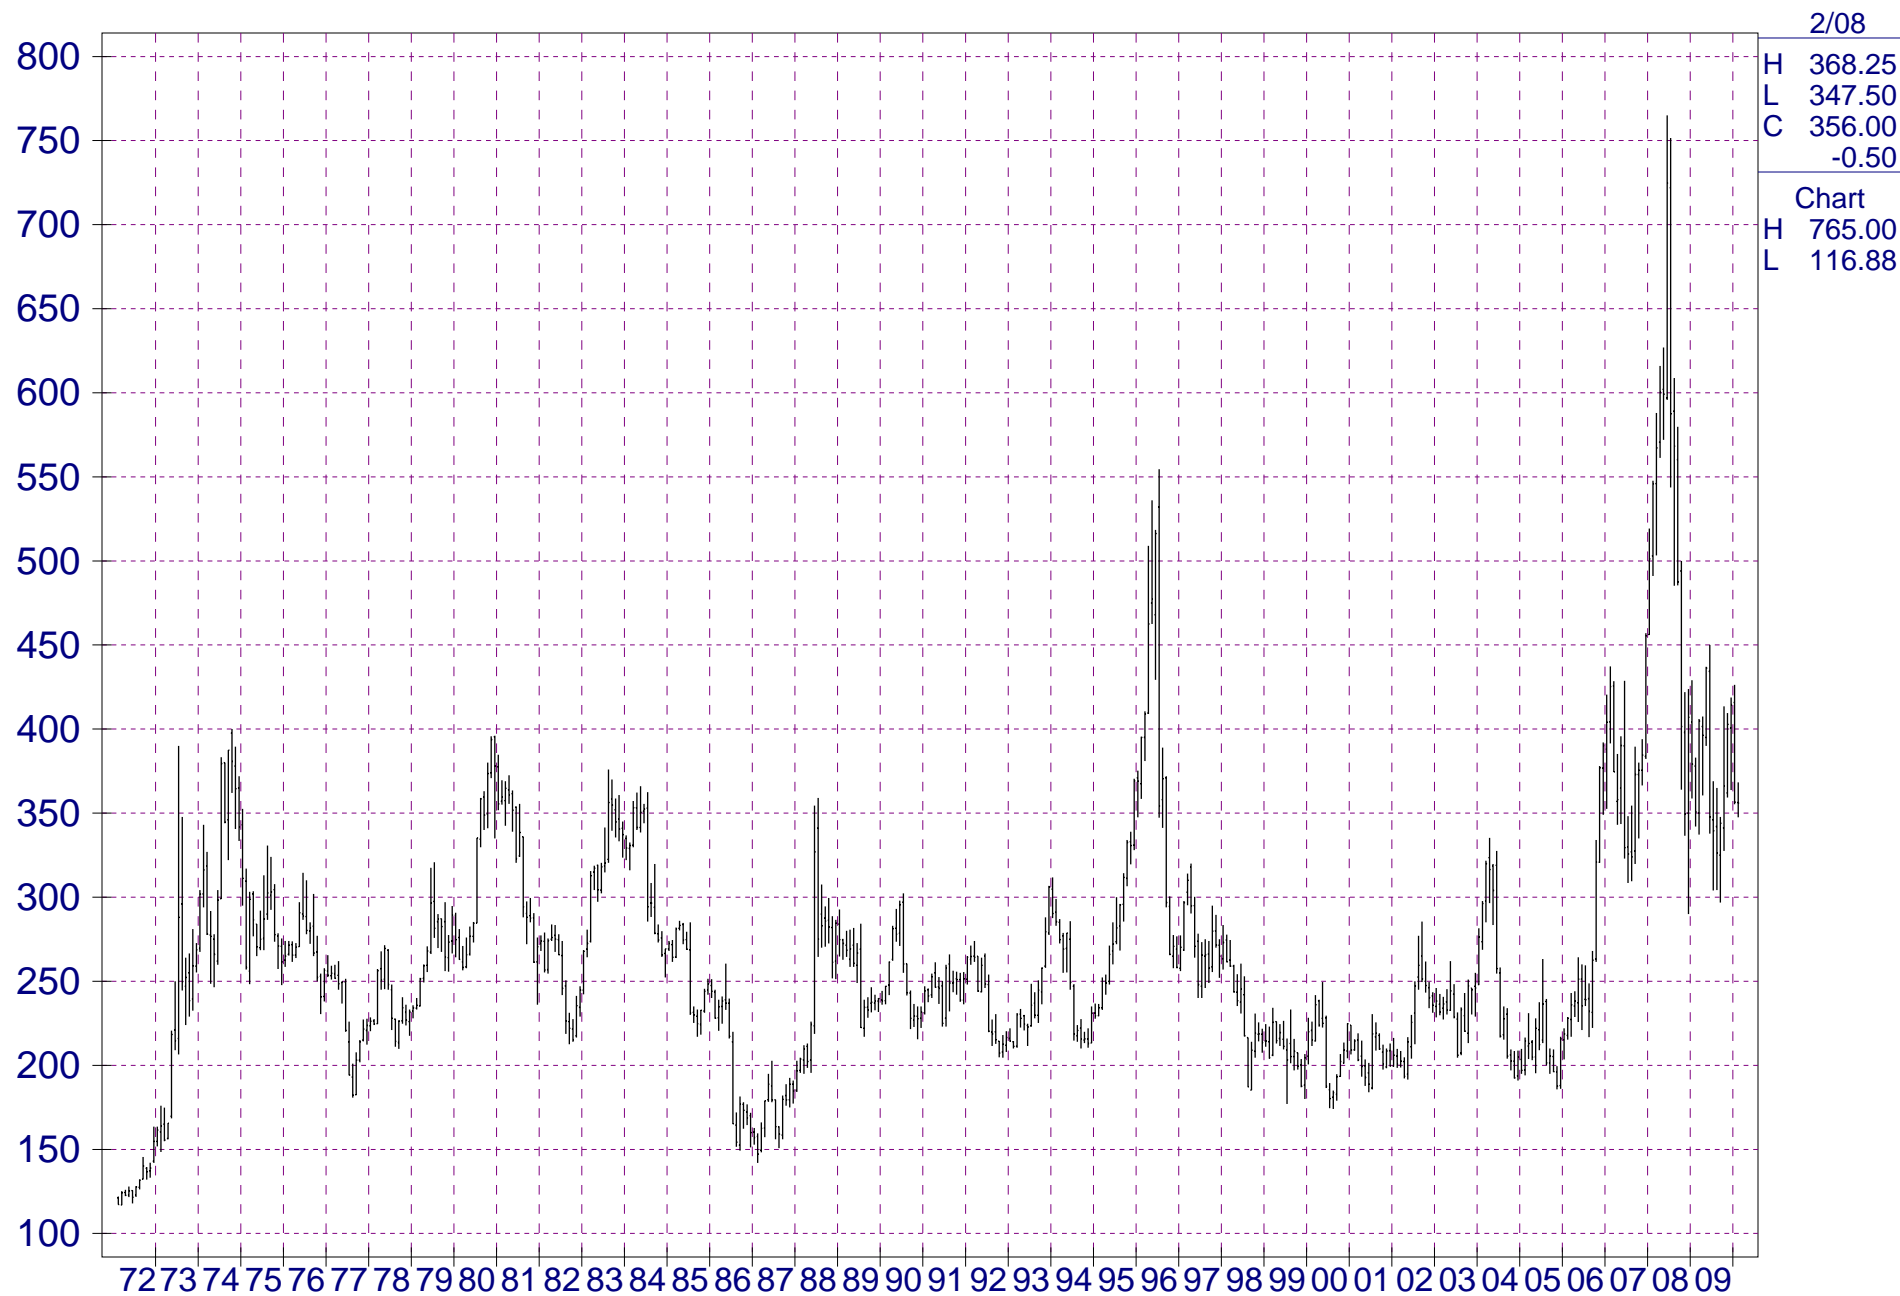

# Monthly Nearby Corn(CBOT)

STOCKM.INI

Monthly